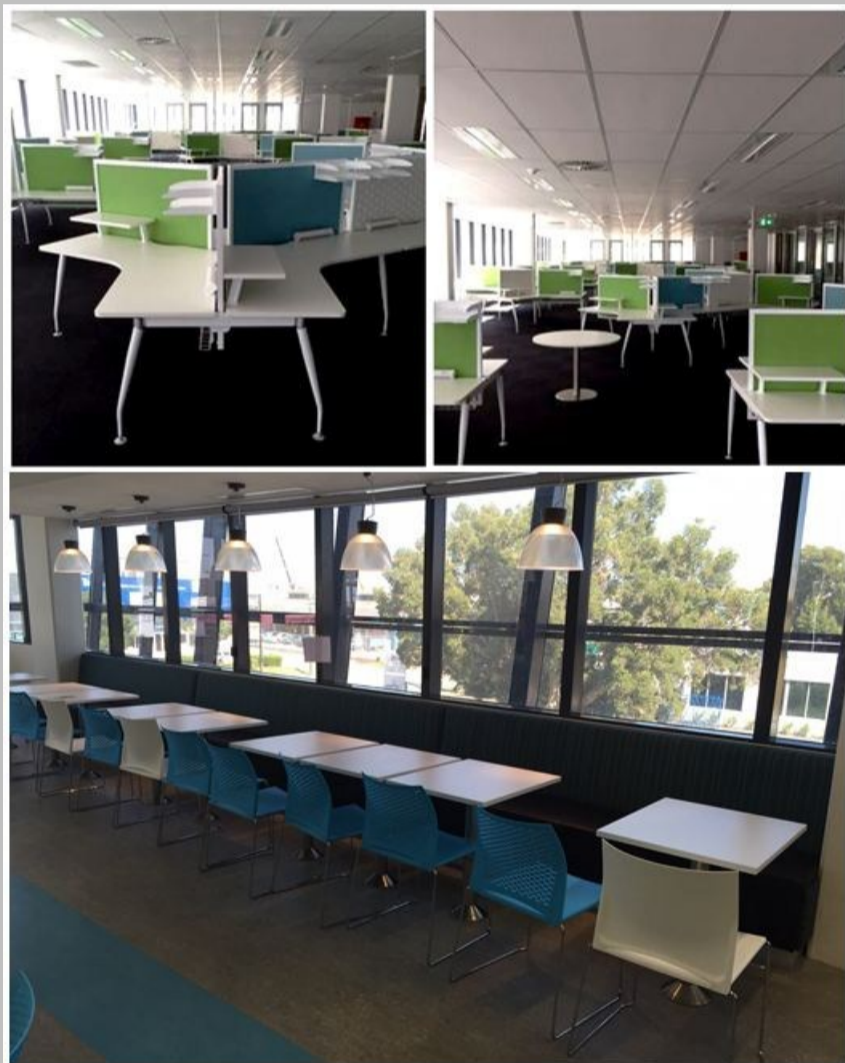

Can you believe its nearly March already!

Have a look below and see what we've been upto.

Project update

One of our recent projects has been the fitout of Baptist Care's new premises in Belmont. Working together with Meyer Shircore, the fitout included 120 workstations using our Artiv/Tec 30 system with metal storage as well as reception, meeting room & breakout furniture and custom booth seating.

[Click here](#) to view more images & recent projects

Coming soon

Joining our Bonnie chair with timber base will soon be the Carm & Chill chairs. We are looking forward to including these in our collection in approx 12 weeks.