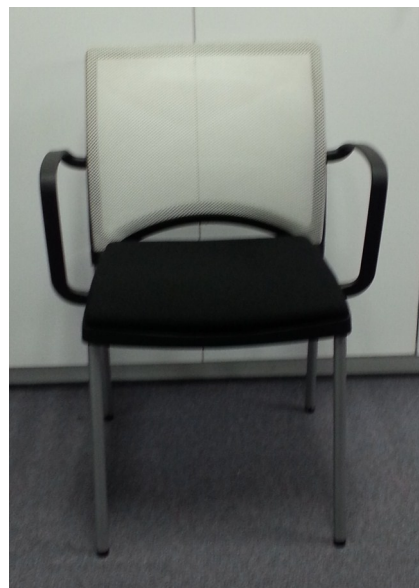

linea visitor - clearance

Specifications

4 leg silver powder coat frame
Seat upholstered
Mesh back
With arms

Fabric/Finish White mesh back with
SL Chelsea blackbutt seat

Condition Ex showroom stock

Quantity 1 only

Price $98.00 + gst

*In stock now

**Packaging & delivery not included

Revised 0614

burgtec.

www.burgtec.com