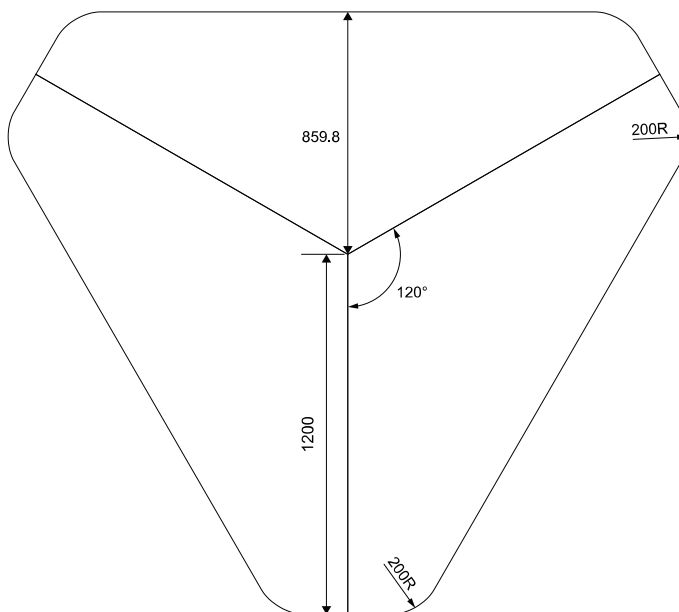

Features

- Square leg design
- Telescopic frame
- AFRDI Certified
- Green Tag Certified
- Made in Australia
- Compatible with all [Burgtec Screens](#)
- Fixed Height: 720mmH

Electric:

- Height Range: 600 - 1250mmH
- Speed: 36mm/s unloaded
- Weight rating: Straight | 120kg, Corner | 150kg

CONFIGURATIONS | DIMENSIONS _____ [burgtec.](#)

LINEAR

SINGLE

BACK-TO-BACK

WORKTOP SIZES (mm)

CONFIGURATIONS | DIMENSIONS burgtec.

CORNER - 90°

SINGLE

BACK-TO-BACK

4-WAY

4-WAY QUADRANT

WORKTOP SIZES (mm)

CONFIGURATIONS | DIMENSIONS burgtec.

CORNER - 120°

SINGLE

BACK-TO-BACK

3-WAY

3-WAY QUADRANT

WORKTOP SIZES (mm)

DESK TO TRAY RETICULATION

CABLE SOCK

HORIZONTAL RETICULATION

STANDARD CABLE TRAY

BASIC CABLE BASKET