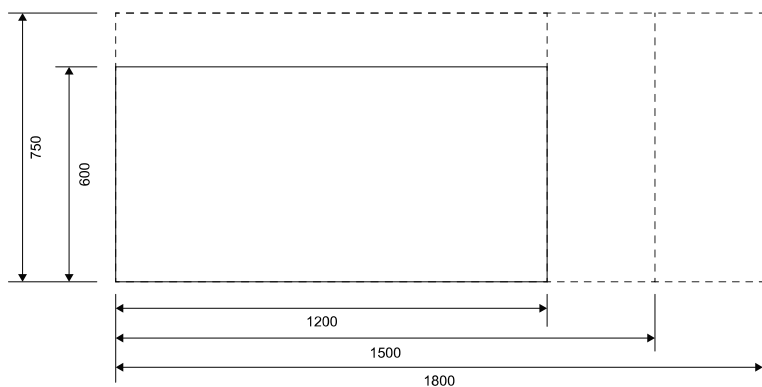

Features

- Square leg design
- Telescopic frame
- AFRDI Certified
- Green Tag Certified
- Made in Australia
- Compatible with all [Burgtec Screens](#)
- Fixed Height: 720mmH

Electric:

- Height Range: 600 - 1250mmH
- Speed: 36mm/s unloaded
- Weight rating: Straight | 120kg, Corner | 150kg

Tech Adjust:

- Height Range: 620 - 950mmH (Increments)

Finishes

- Frame available in black or white powdercoat
- Worktops available in standard melamine range
- Upholstered Screens available in house fabric range
- Acoustic Screens available in house acoustic range
- Custom finishes available upon request

CONFIGURATIONS | DIMENSIONS _____ [burgtec.](#)

LINEAR

SINGLE

BACK-TO-BACK

WORKTOP SIZES (mm)

CONFIGURATIONS | DIMENSIONS burgtec.

CORNER - 90°

SINGLE

BACK-TO-BACK

4-WAY

4-WAY QUADRANT

WORKTOP SIZES (mm)

CONFIGURATIONS | DIMENSIONS burgtec.

CORNER - 120°

SINGLE

BACK-TO-BACK