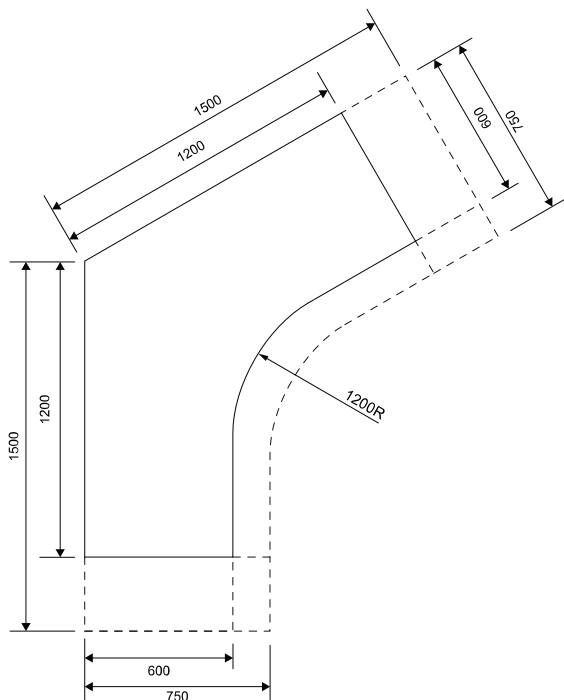

Tech Adjust:

- Height Range: 620 - 950mmH (Increments)

Finishes

- Frame available in black or white powdercoat
- Worktops available in standard melamine range
- Upholstered Screens available in house fabric range
- Acoustic Screens available in house acoustic range
- Custom finishes available upon request

CONFIGURATIONS | DIMENSIONS _____ [burgtec.](#)

LINEAR

SINGLE

BACK-TO-BACK

WORKTOP SIZES (mm)

CONFIGURATIONS | DIMENSIONS burgtec.

CORNER - 90°

SINGLE

BACK-TO-BACK

4-WAY

4-WAY QUADRANT

WORKTOP SIZES (mm)

CONFIGURATIONS | DIMENSIONS burgtec.

CORNER - 120°

SINGLE

BACK-TO-BACK

3-WAY

3-WAY QUADRANT

WORKTOP SIZES (mm)

DESK TO TRAY RETICULATION

CABLE SOCK

HORIZONTAL RETICULATION

STANDARD CABLE TRAY

BASIC CABLE BASKET