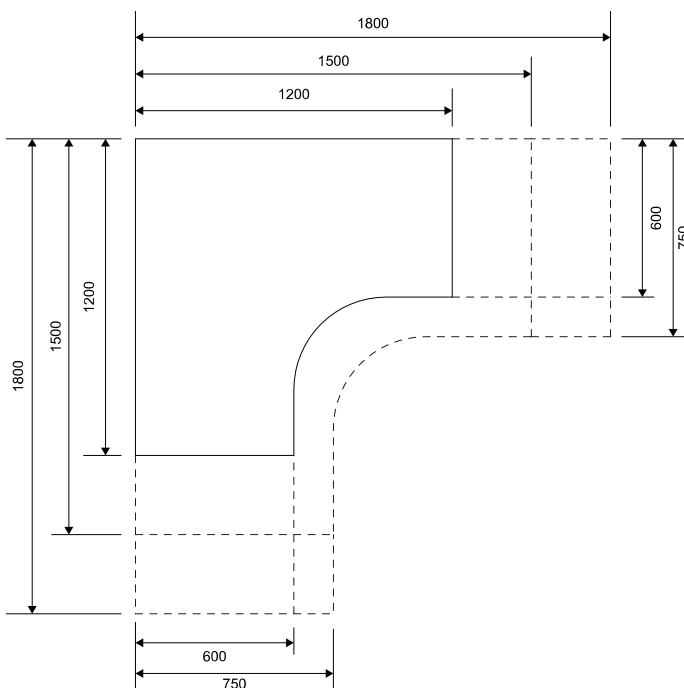

Features

- Square leg design
- Telescopic frame
- AFRDI Certified
- Green Tag Certified
- Made in Australia
- Compatible with all [Burgtec Screens](#)
- Fixed Height: 720mmH

Electric:

- Height Range: 600 - 1250mmH
- Speed: 36mm/s unloaded
- Weight rating: Straight | 120kg, Corner | 150kg

CONFIGURATIONS | DIMENSIONS _____ [burgtec.](#)

LINEAR

SINGLE

BACK-TO-BACK

WORKTOP SIZES (mm)

CONFIGURATIONS | DIMENSIONS burgtec.

CORNER - 90°

SINGLE

BACK-TO-BACK

4-WAY

4-WAY QUADRANT

WORKTOP SIZES (mm)

CONFIGURATIONS | DIMENSIONS burgtec.

CORNER - 120°

SINGLE

BACK-TO-BACK

3-WAY

3-WAY QUADRANT

WORKTOP SIZES (mm)

DESK TO TRAY RETICULATION

CABLE SOCK

HORIZONTAL RETICULATION

STANDARD CABLE TRAY

BASIC CABLE BASKET