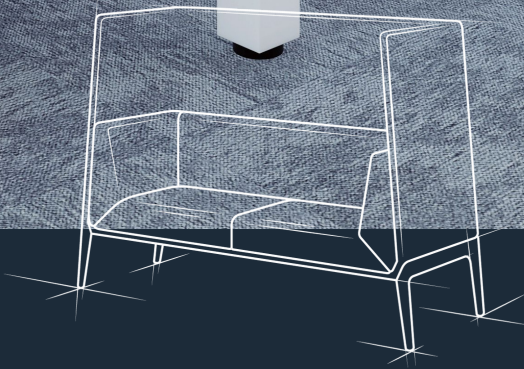

burgtec.

1800 287 483 | burgtec.com

Newcastle | Sydney | Perth | Brisbane | Canberra | Adelaide | Melbourne