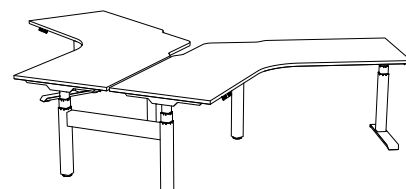

CONFIGURATIONS | DIMENSIONS _____ [burgtec.](#)

LINEAR

SINGLE

BACK-TO-BACK

WORKTOP SIZES (mm)

CONFIGURATIONS | DIMENSIONS burgtec.

CORNER - 90°

SINGLE

BACK-TO-BACK

4-WAY

4-WAY QUADRANT

WORKTOP SIZES (mm)

CONFIGURATIONS | DIMENSIONS burgtec.

CORNER - 120°

SINGLE

BACK-TO-BACK

3-WAY

3-WAY QUADRANT

WORKTOP SIZES (mm)

DESK TO TRAY RETICULATION

CABLE SOCK

HORIZONTAL RETICULATION

STANDARD CABLE TRAY

BASIC CABLE BASKET