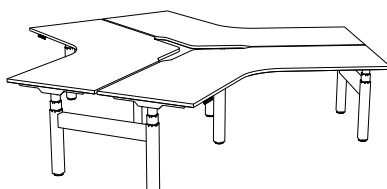

CONFIGURATIONS | DIMENSIONS _____ [burgtec.](#)

LINEAR

SINGLE

BACK-TO-BACK

WORKTOP SIZES (mm)

CONFIGURATIONS | DIMENSIONS burgtec.

CORNER - 90°

SINGLE

BACK-TO-BACK

4-WAY

4-WAY QUADRANT

WORKTOP SIZES (mm)

CONFIGURATIONS | DIMENSIONS burgtec.

CORNER - 120°

SINGLE

BACK-TO-BACK

3-WAY

3-WAY QUADRANT

WORKTOP SIZES (mm)

DESK TO TRAY RETICULATION

CABLE SOCK

HORIZONTAL RETICULATION

STANDARD CABLE TRAY

BASIC CABLE BASKET