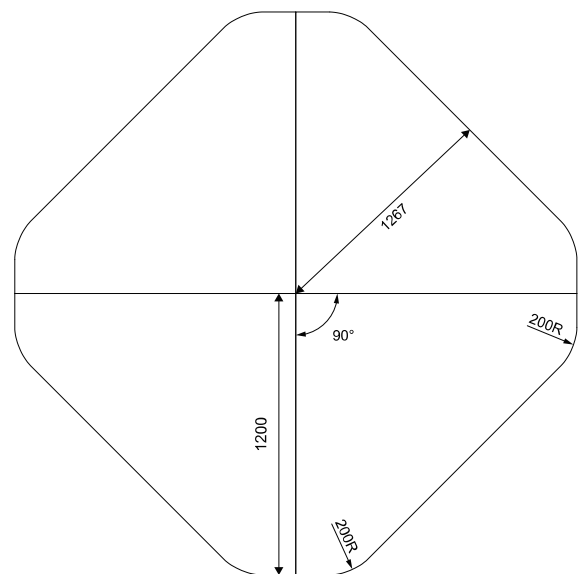

CONFIGURATIONS | DIMENSIONS _____ [burgtec.](#)

LINEAR

SINGLE

BACK-TO-BACK

WORKTOP SIZES (mm)

CONFIGURATIONS | DIMENSIONS burgtec.

CORNER - 90°

SINGLE

BACK-TO-BACK

4-WAY

4-WAY QUADRANT

WORKTOP SIZES (mm)

CONFIGURATIONS | DIMENSIONS burgtec.

CORNER - 120°

SINGLE

BACK-TO-BACK

3-WAY

3-WAY QUADRANT

WORKTOP SIZES (mm)

DESK TO TRAY RETICULATION

CABLE SOCK

HORIZONTAL RETICULATION

STANDARD CABLE TRAY

BASIC CABLE BASKET