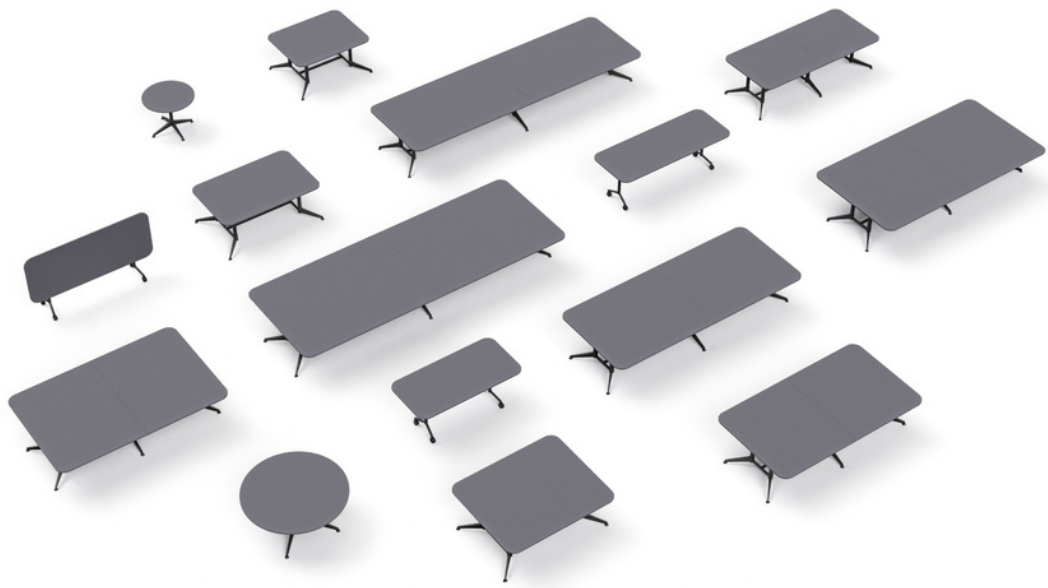

## Table

**burgtec.**

## Fine art.

Arcade Tables can be used in endless configurations adding instant style to the work space.

The design allows for the tables to fit into many different applications with ease, from training rooms to break-out areas.

## Folding Table:

- Easy to handle
- Three rail lengths available
- Heavy duty, lockable castors