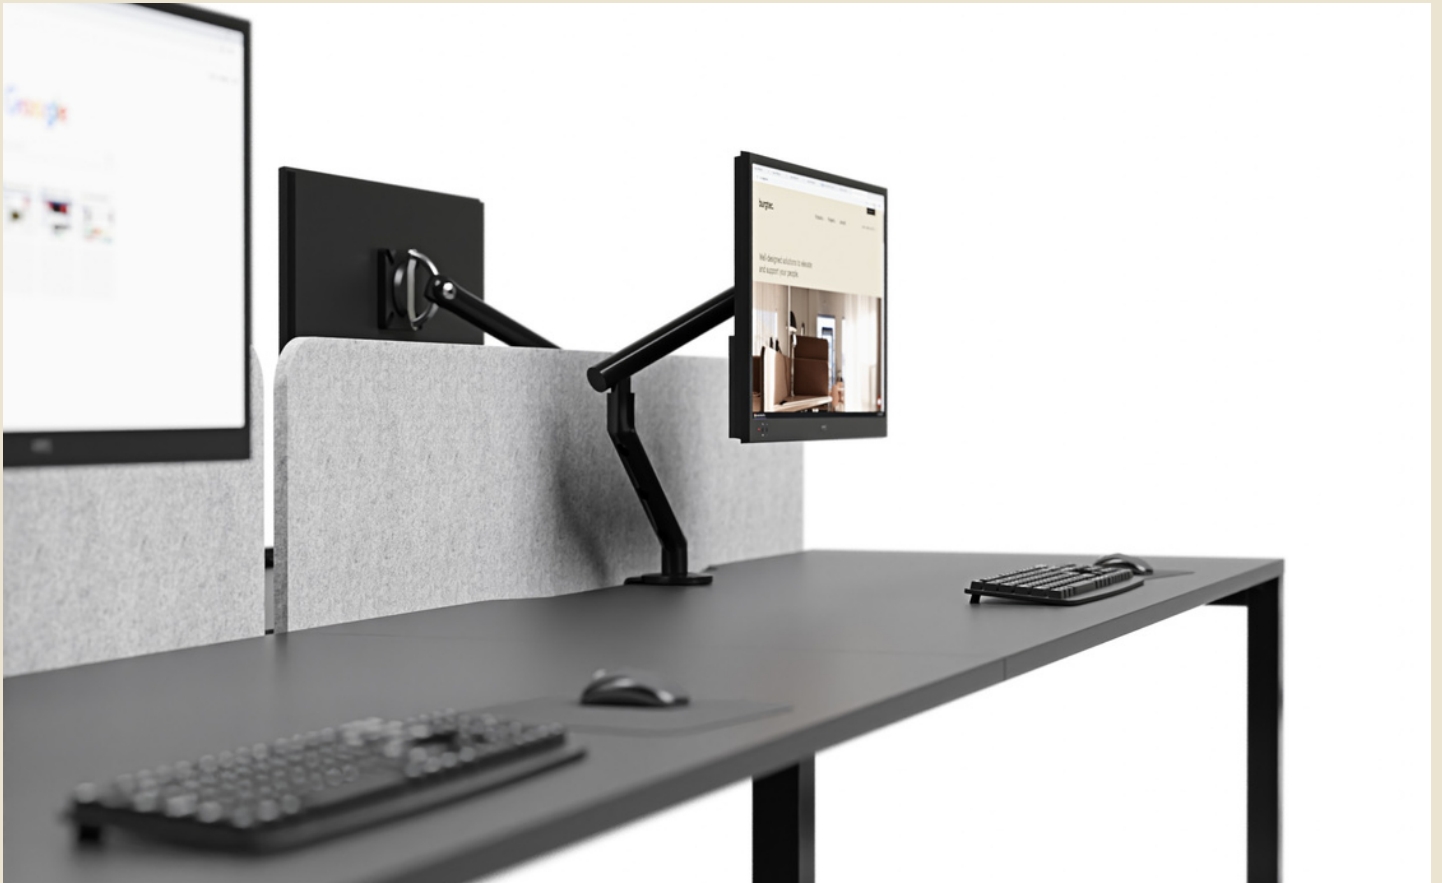

Stream N

Workstations

burgtec.

All-clear.

The fine minimalistic lines of the Stream N Desk System create an air of openness and collaboration to help office productivity thrive.

Functional and modern, Stream N gives a clean, efficient ambience to a dynamic office.

Features

- Available in large range of configurations
- Available in large range of sizes
- Cable management / softwiring options available
- Classic 'N' shaped frame design
- Square 50x50mm leg profile