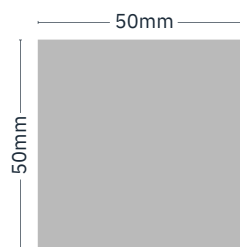

Stream N Desking

Stream N Desking

The fine, minimalistic lines of the Stream N Desk System create an air of openness and collaboration to help office productivity thrive.

Features:

Available in straight desks and corner workstations

Functional and modern design

Timeless 50x50mm square leg

Available in house powdercoat range

Use with Burgtec screens

Leg Profile

Stream N Straight Desk

Code	Frame Width	Frame Depth
Express Range		
W-CD1575	1500mm	750mm
W-CD1875	1800mm	750mm
Extended Range		
	1200mm	600mm
	1500mm	750mm
	1800mm	900mm
	2100mm	
	2400mm	

Stream N Return

	Frame Width	Frame Depth
Extended Range		
	900mm	450mm
	1200mm	600mm
		750mm

Stream N Corner Workstation - 90°

	Frame Width	Frame Depth
Extended Range		
	1500/1500mm	600mm
	1500/1800mm	750mm
	1800/1500mm	
	1800/1800mm	
	1800/2100mm	
	2100/1800mm	
	1800/2400mm	
	2400/1800mm	

Stream N Corner Workstation - 120°

	Frame Width	Frame Depth
Extended Range		
	1200/1200mm	600mm
	1350/1350mm	750mm
	1500/1500mm	

Call us today on 1800 287 483