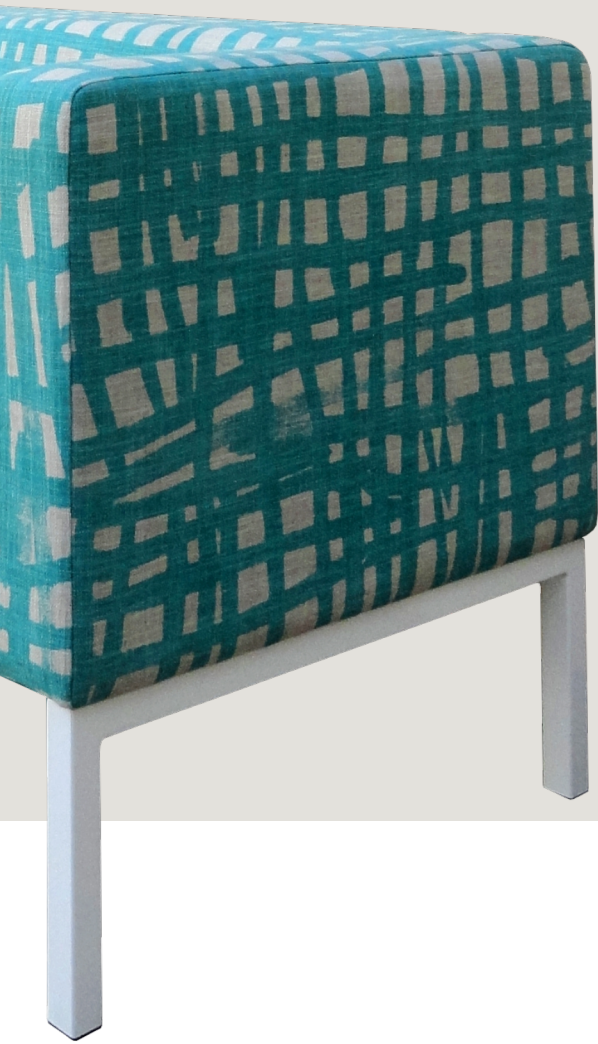

Satina Lounge

burgtec.

Satina Lounge

The Satina Lounge offers a modern and contemporary look to any reception or executive area. Timber framed and fully upholstered to your selection. Legs and frame feature a simple design square tube with chrome finish or options for powdercoating to suit individual decor.

Options

Powdercoat or enviro chrome frame

Fabric or leather to your selection

Satina

Description	External (mm)			Internal (mm)		Approx Weight
	Height	Width	Depth	Height	Depth	
Satina 1 Seater Lounge	740	810	710	450	470	54kg
Satina 2 Seater Lounge	740	1550	710	450	470	
Satina 3 Seater Lounge	740	2220	710	450	470	

Available in 1, 2 or 3 Seater

Features:

- Simple yet standout design
- Fabric or leather to your selection
- 1, 2 & 3 seater configurations
- Powdercoat or enviro chrome frame
- Approx weight 54kg
- 5 Year Warranty