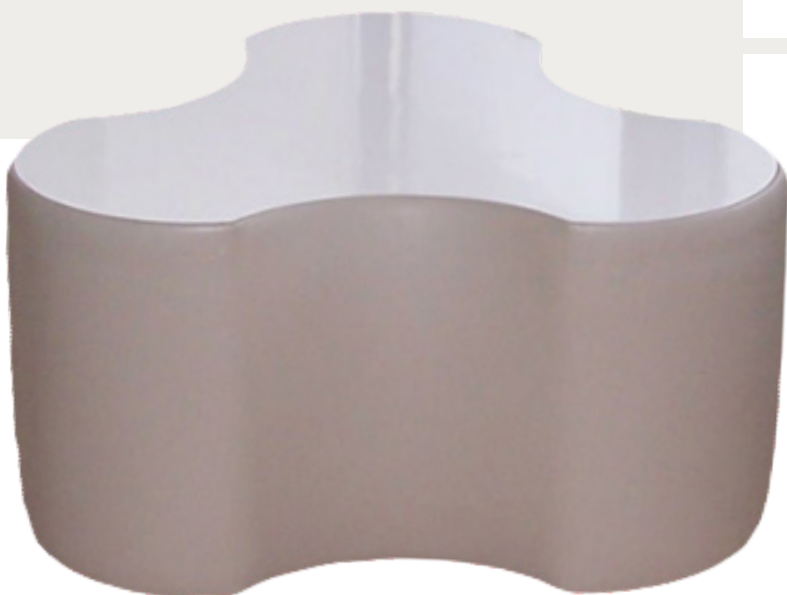

Features:

- Modular seating system
- Fully upholstered
- Also available as a coffee table with your choice of top and upholstered sides
- 5 year warranty

← Modular Seating System