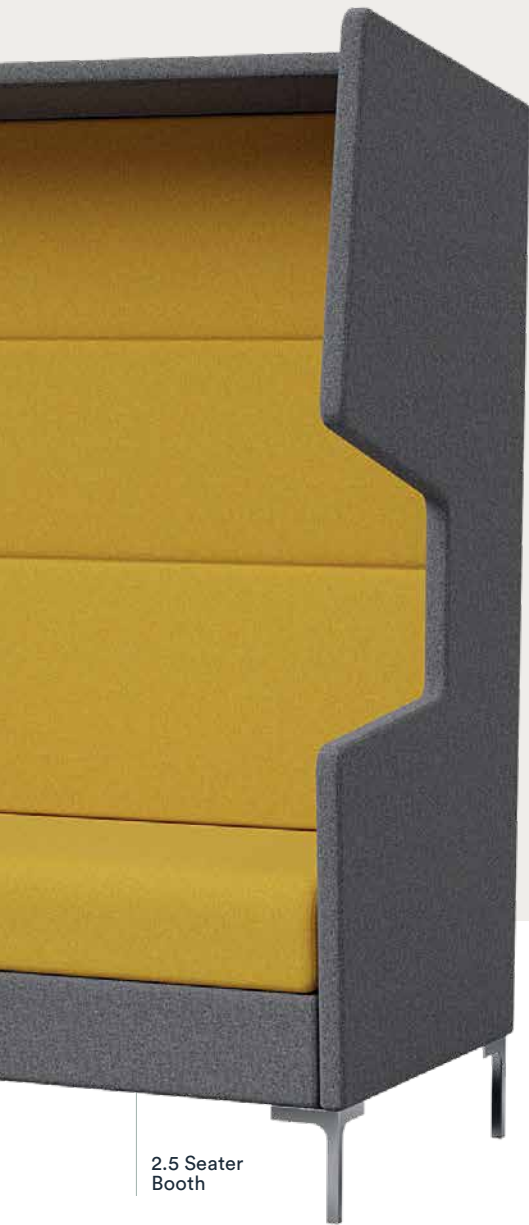

Khloe Seating

burgtec.

A flexible activity based work space.

Khloe

The chic design of the Khloe seating range provides the flexibility required for activity based work. Acoustically designed wings provide sound proofing for a sense of personal space for individuals or more private meetings. The Khloe comes in a two tone design which is available in any fabric to suit individual spaces.

Acoustic wings providing private space

Available in two tone fabric scheme

Khloe

Code	Description	External (mm)			Seat (mm)		
		Height	Width	Depth	Height	Depth	Meterage
KHLOE1SLW	Khloe 1 Seater Booth	1570	700	710	450	520	9.1
KHLOE2SLW	Khloe 2 Seater Booth	1570	1350	710	450	520	11.1
KHLOE2.5SLW	Khloe 2.5 Seater Booth	1570	1550	710	450	520	13.5

1 Seater

2 Seater

2.5 Seater

Booth seating

Features:

Australian Made

BYO fabric or select from an impressive range of house fabrics

Available in 1, 2 or 2.5 seater configurations

2.5 Seater
Booth

Khloe Range

Fabric A Fabric B

1 Seater
KHLOE1SLW

2 Seater
KHLOE2SLW

2.5 Seater
KHLOE2.5SLW

Note: Custom two-tone upholstery orders (outside the standard two-tone specifications) may incur an additional charge.