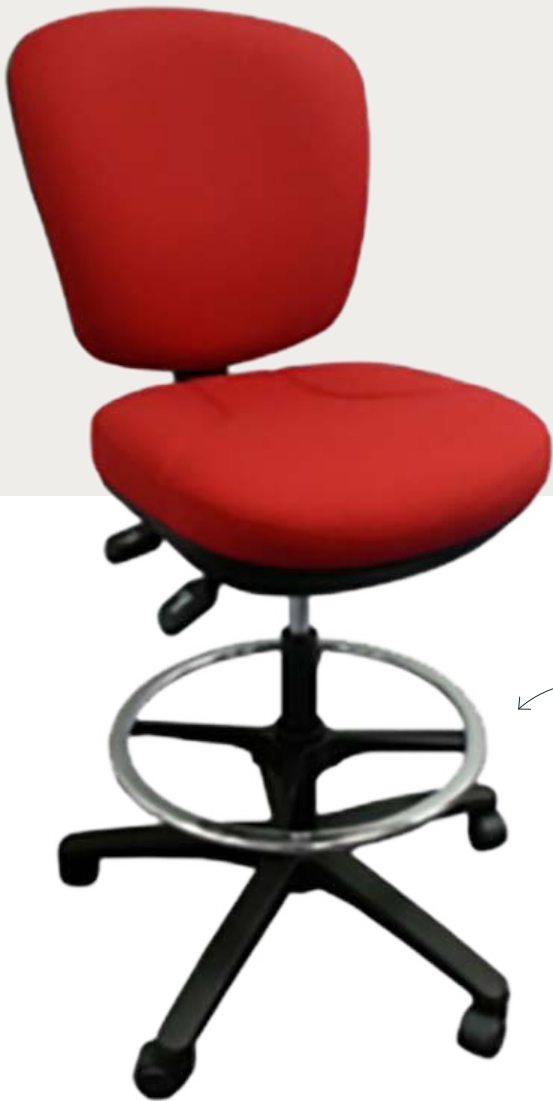

BB500 Task Chair

BB500 Task Chair

The BB500 office chair presents a stylish contemporary look. Fully adjustable and AFRDI Level 6 tested, this ergonomically designed task chair is perfect for all-day comfort.

Options

Fabric or leather to your selection

Polished alu base

Drafting chair

Large seat 520W x 550D

Schukra lumbar support

Description	Overall Height (mm)	Seat Height (mm)	Seat Width (mm)	Seat Depth (mm)	Approx Weight (kg)	Weight Rating (kg)
BB500 Medium	460	450-580	460	450	15	135
BB500 High	560	450-580	460	450	15	135

Features:

- Fully upholstered
- Medium or high back
- Black plastic base on castors
- Height adjustable backrest
- Lever controlled gaslift
- Allmatic mechanism
- Available with or without arms
- Options: drafting kit
- AFRDI Level 6
- Tested for users up to 135kg
- 5 year warranty