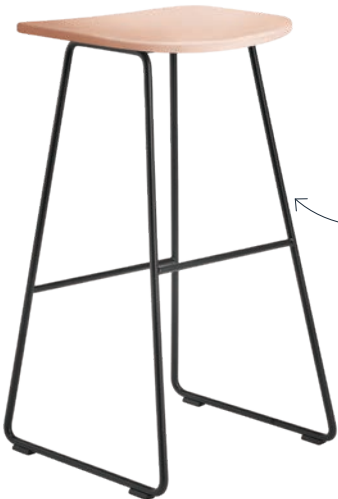

Klejn Stool

Klejn Stool

The bold angles of the frame are paired with a delicate shell to form the Klejn Stool, seamlessly fitting into any lunchroom or breakout area. The Klejn is a sophisticated bar stool that pairs well with any modern bar table or high bench. Option for a timber shell to bring a light natural feel to any space in which it is featured.

Timber or
polypropylene shell

Options

Stocked Frame Options: Black and White painted steel

Indent Frame Options: Black Chrome Plated & Copper Plated

Stocked Shell Options: Solid Ash Natural, Polypropylene White, Polypropylene Antarctica or Polypropylene Powder Blue

Indent Shell Options: Solid Ash Whitened, Solid Ash Graphite Black Stained, Solid Ash Basalt Grey Stained, Polypropylene Cipria, Polypropylene Marsala and Polypropylene Curry

Description	Overall Height (mm)	Overall Width (mm)	Overall Depth (mm)
Kitchen	640	350	285
Bar	730	350	285

Features:

Selection of bar height and kitchen height in stock

Choice of timber or polypropylene shell

Frame available in black or white

A sleek and modern stool option

Frame available in black or white

Call us today on 1800 287 483