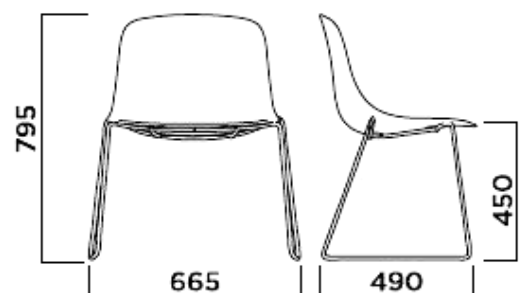

Indi Maxi Visitor Chair

The Indi Maxi chair features a polypropylene seat with a larger dimension, suitable for indoor and outdoor use.

Available in 4 leg frame, sled, 4 star base or swivel on castors.

Options

Option for upholstered seat

Select from different base options; 4 legs, sled, 4 star aluminium or swivel with castors

Shell colours; marsala, green, orange, white, grey

Frame options; steel frame, retro frame, wooden legs

Indi Maxi

Description	Overall Width (mm)	Overall Depth (mm)	Overall Height (mm)	Seat Height (mm)
Indi Maxi Chair	665	490	680	400

Call us today on 1800 287 483

burgtec.

Features:

One-piece polypropylene seat

Wider dimension seat

Stackable

Option for upholstered seat

Base options; 4 legs, sled, 4 star aluminium or swivel
with castors

Different shell colour options