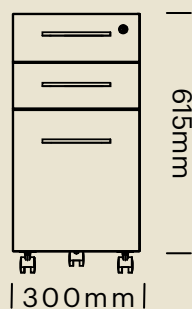

NSO-7212

1800mmW

NSO-7218

DIMENSIONS - OPEN SHELF UNITS

900mmW

NSO-1009

1200mmW

NSO-1012

1800mmW

NSO-1018

900mmW

NSO-1209

DIMENSIONS - OPEN SHELF AND MOBILE UNITS

900mmW

NSO-1809

2 Drawer

NSMP5303

2 Drawer

NSMP-5304

3 Drawer

NSMP-6103

DIMENSIONS - MOBILE UNITS AND PLANTERS

3 Drawer

NSMP-6104

Left Hand Caddy

NSPC-LH

Right Hand Caddy

NSPC-RH

Tower Unit

NSTWU

DIMENSIONS - PLANTER UNITS

Planter Unit