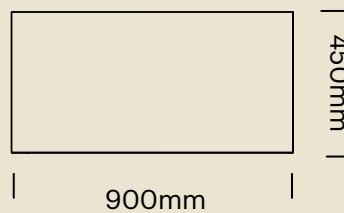

The final product is a classic combination of practicality and sophistication.

DIMENSIONS - SLIDING DOOR UNITS

900mmW

NSSD-7209

1200mmW

NSSD-7212

900mmW

NSSD-1009