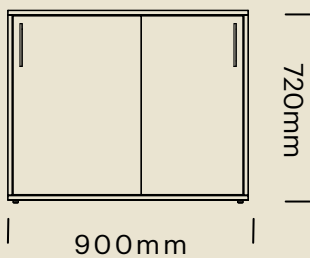

The final product is a classic combination of practicality and sophistication.

DIMENSIONS - SLIDING DOOR UNITS

900mmW

NSSD-7209

1200mmW

NSSD-7212

900mmW

NSSD-1009

1200mmW

NSSD-1012

DIMENSIONS - SLIDING DOOR AND SHELF UNITS

1800mmW

NSSD-1018

900mmW

NSO-7209

1200mmW