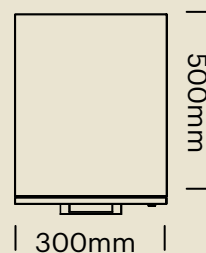

DIMENSIONS - OPEN SHELF AND MOBILE UNITS

900mmW

NSO-1809

2 Drawer

NSMP5303

2 Drawer

NSMP-5304

3 Drawer

NSMP-6103