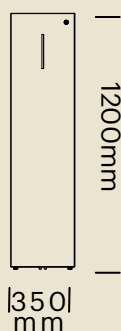

1800mmW

NSO-1018

900mmW

NSO-1209

DIMENSIONS - OPEN SHELF AND MOBILE UNITS

900mmW

NSO-1809

2 Drawer

Left Hand Caddy

NSPC-LH

Right Hand Caddy

NSPC-RH

Tower Unit

NSTWU

DIMENSIONS - PLANTER UNITS

Planter Unit