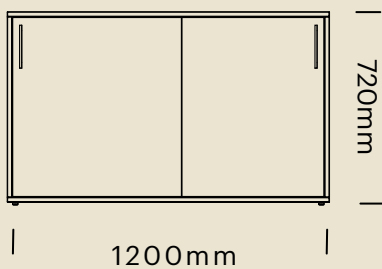

The final product is a classic combination of practicality and sophistication.

DIMENSIONS - SLIDING DOOR UNITS

900mmW

NSSD-7209

1200mmW

NSSD-7212

900mmW

NSSD-1009

1200mmW

NSSD-1012

DIMENSIONS - SLIDING DOOR AND SHELF UNITS

1800mmW

NSSD-1018

900mmW

NSO-7209

1200mmW

NSO-7212

1800mmW

NSO-7218

DIMENSIONS - OPEN SHELF UNITS

900mmW

NSO-1009

1200mmW

NSO-1012