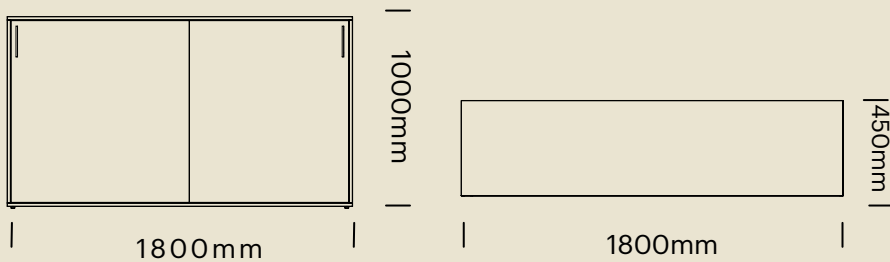

The final product is a classic combination of practicality and sophistication.

DIMENSIONS - SLIDING DOOR UNITS

900mmW

NSSD-7209

1200mmW

NSSD-7212

900mmW

NSSD-1009

1200mmW

NSSD-1012

DIMENSIONS - SLIDING DOOR AND SHELF UNITS

1800mmW

NSSD-1018

900mmW

NSO-7209

1200mmW

NSO-7212

1800mmW

NSO-7218

DIMENSIONS - OPEN SHELF UNITS

900mmW

NSO-1009

1200mmW

NSO-1012