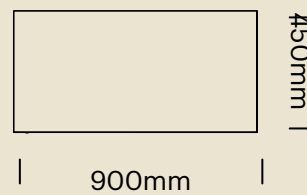

The final product is a classic combination of practicality and sophistication.

DIMENSIONS - SLIDING DOOR UNITS

900mmW

NSSD-7209

1200mmW

NSSD-7212

900mmW

NSSD-1009

1200mmW

NSSD-1012

DIMENSIONS - SLIDING DOOR AND SHELF UNITS

1800mmW

NSSD-1018

900mmW

NSO-7209

1200mmW