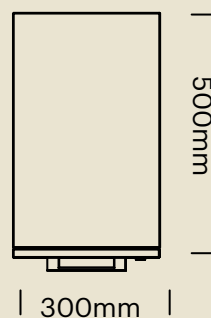

1800mmW

NSO-1018

900mmW

NSO-1209

DIMENSIONS - OPEN SHELF AND MOBILE UNITS

900mmW

NSO-1809

2 Drawer

NSMP5303

2 Drawer

NSMP-5304

3 Drawer

NSMP-6103

DIMENSIONS - MOBILE UNITS AND PLANTERS

3 Drawer

NSMP-6104

Left Hand Caddy

NSPC-LH

Right Hand Caddy

NSPC-RH

Tower Unit

NSTWU

DIMENSIONS - PLANTER UNITS

Planter Unit