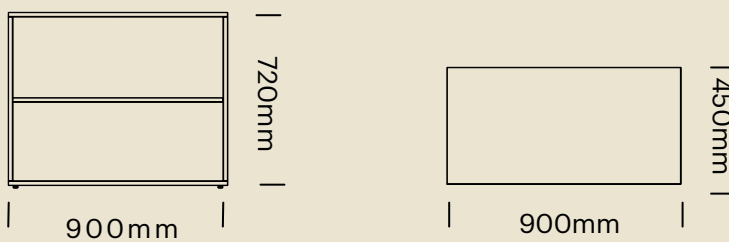

The final product is a classic combination of practicality and sophistication.

DIMENSIONS - SLIDING DOOR UNITS

900mmW

NSSD-7209

1200mmW

NSSD-7212

900mmW

NSSD-1009

1200mmW

NSSD-1012

DIMENSIONS - SLIDING DOOR AND SHELF UNITS

1800mmW

NSSD-1018

900mmW

NSO-7209

1200mmW

NSO-7212

1800mmW

NSO-7218

DIMENSIONS - OPEN SHELF UNITS

900mmW

NSO-1009

1200mmW

NSO-1012