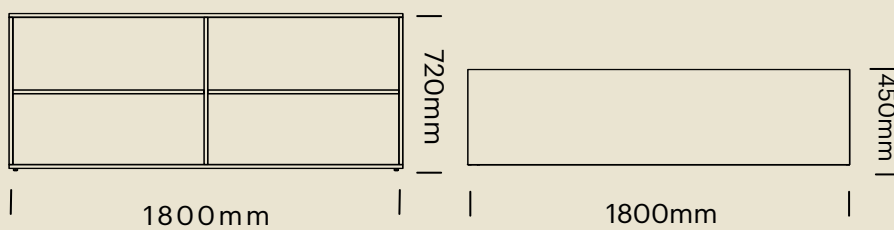

The final product is a classic combination of practicality and sophistication.

DIMENSIONS - SLIDING DOOR UNITS

900mmW

NSSD-7209

1200mmW

NSSD-7212

900mmW

NSSD-1009

1200mmW

NSSD-1012

DIMENSIONS - SLIDING DOOR AND SHELF UNITS

1800mmW

NSSD-1018

900mmW

NSO-7209

1200mmW

NSO-7212

1800mmW

NSO-7218

DIMENSIONS - OPEN SHELF UNITS

900mmW

NSO-1009

1200mmW

NSO-1012