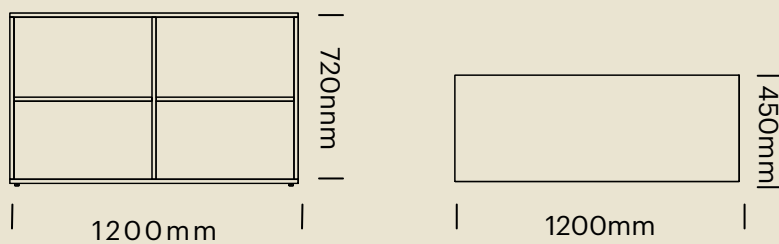

The final product is a classic combination of practicality and sophistication.

DIMENSIONS - SLIDING DOOR UNITS

900mmW

NSSD-7209

1200mmW

NSSD-7212

900mmW

NSSD-1009

1200mmW

NSSD-1012

DIMENSIONS - SLIDING DOOR AND SHELF UNITS

1800mmW

NSSD-1018

900mmW

NSO-7209

1200mmW

NSO-7212

1800mmW

NSO-7218

DIMENSIONS - OPEN SHELF UNITS

900mmW

NSO-1009

1200mmW

NSO-1012