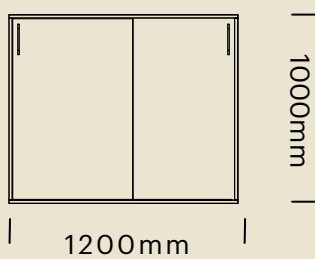

The final product is a classic combination of practicality and sophistication.

DIMENSIONS - SLIDING DOOR UNITS

900mmW

NSSD-7209

1200mmW

NSSD-7212

900mmW

NSSD-1009

1200mmW

NSSD-1012

DIMENSIONS - SLIDING DOOR AND SHELF UNITS

1800mmW

NSSD-1018

900mmW

NSO-7209

1200mmW