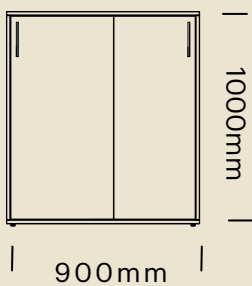

The final product is a classic combination of practicality and sophistication.

DIMENSIONS - SLIDING DOOR UNITS

900mmW

NSSD-7209

1200mmW

NSSD-7212

900mmW

NSSD-1009

1200mmW

NSSD-1012

DIMENSIONS - SLIDING DOOR AND SHELF UNITS

1800mmW

NSSD-1018

900mmW

NSO-7209

1200mmW

NSO-7212

1800mmW

NSO-7218

DIMENSIONS - OPEN SHELF UNITS

900mmW

NSO-1009

1200mmW

NSO-1012

1800mmW

NSO-1018

900mmW

NSO-1209

DIMENSIONS - OPEN SHELF AND MOBILE UNITS

900mmW

NSO-1809

2 Drawer