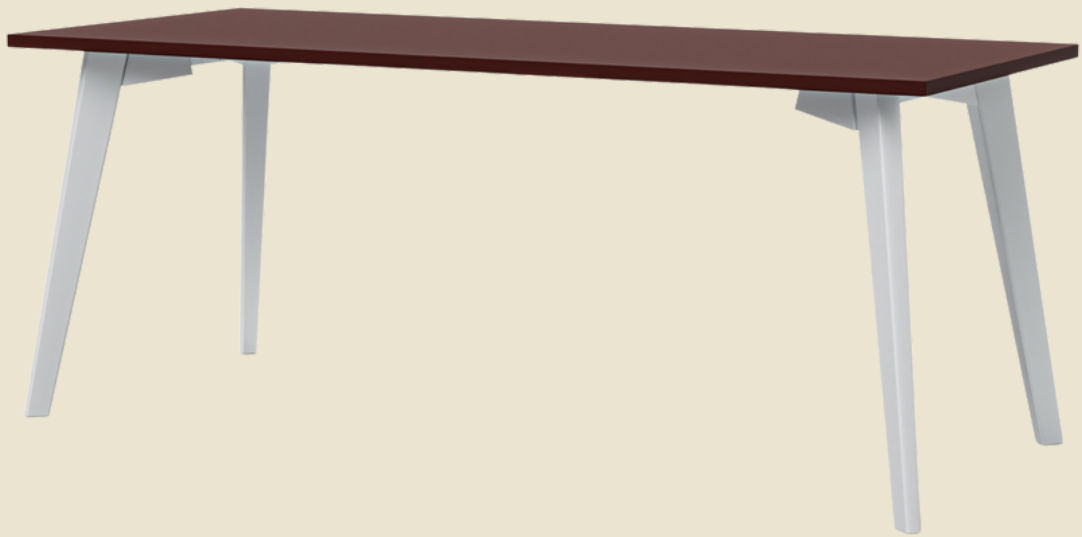

Stream X

Tables

burgtec.

Simply refined.

The Stream X family, takes a new angle on tables.

A refined, minimalist style available in natural timber and powder coated steel. Stream X compliments any modern office design.

The splayed frame design with its unique curved triangular leg profile gives the room charisma and sets the tone for a dynamic environment.

Features

- Available in large range of sizes
- Cable management / softwiring options available
- Splay frame design
- Curved triangular leg profile

Finishes

- Frame: House Metal Coatings Range
- Top: House Laminates Range

UNIQUE SPLAYED LEG

A remarkable blending of mid-century influences with a modern edge, the Stream X is a sophisticated spin on the classic sawhorse table.

Combining the stability of the angular design with our unique curved triangular leg profile has proved a winning style.

Simplicity again is the keynote of elegance.

FLEXIBLE DESIGN

Stream X is sleek, simple and modern table design that is flexible to various top sizes and can be fitted with cable boxes for clean work areas.