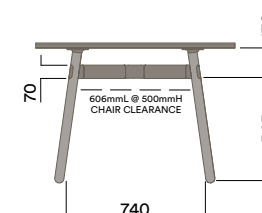

Maximum inc. worktop 60kg
 Maximum Point Load 15kg
 Seats 2-4

OKG-1070

Glass Worktop

OKD-1070

Timber Worktop

Tables

1050mm Rounded Square

Materials Information