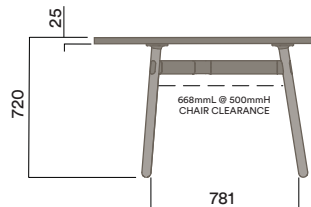

Maximum inc. worktop 60kg
 Maximum Point Load 15kg
 Seats 3

OKG-1061

Glass Worktop

OKD-1061

Timber Worktop

Tables

1200mm Rounded Triangle

Materials Information