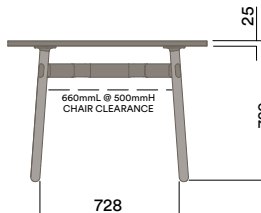

OKD-1024

Timber Worktop

720 (standard height)

Maximum inc. worktop 60kg
 Maximum Point Load 15kg
 Seats 4-6

Tables

1050mm Rounded Square

Materials Information

Legs

Maximum inc. worktop 60kg
 Maximum Point Load 15kg
 Seats 2-4

OKG-1070

Glass Worktop

OKD-1070

Timber Worktop

Tables

1050mm Rounded Square

Materials Information

Maximum inc. worktop 60kg
 Maximum Point Load 15kg
 Seats 2 - 4

OKD-1070

Timber Worktop

720 (standard height)

OKD-1370

Timber Worktop

900 (bench height)

OKD-1570