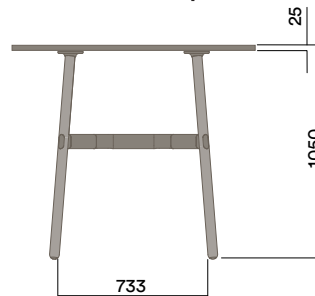

OKD-1570

Timber Worktop

1050 (standing height)