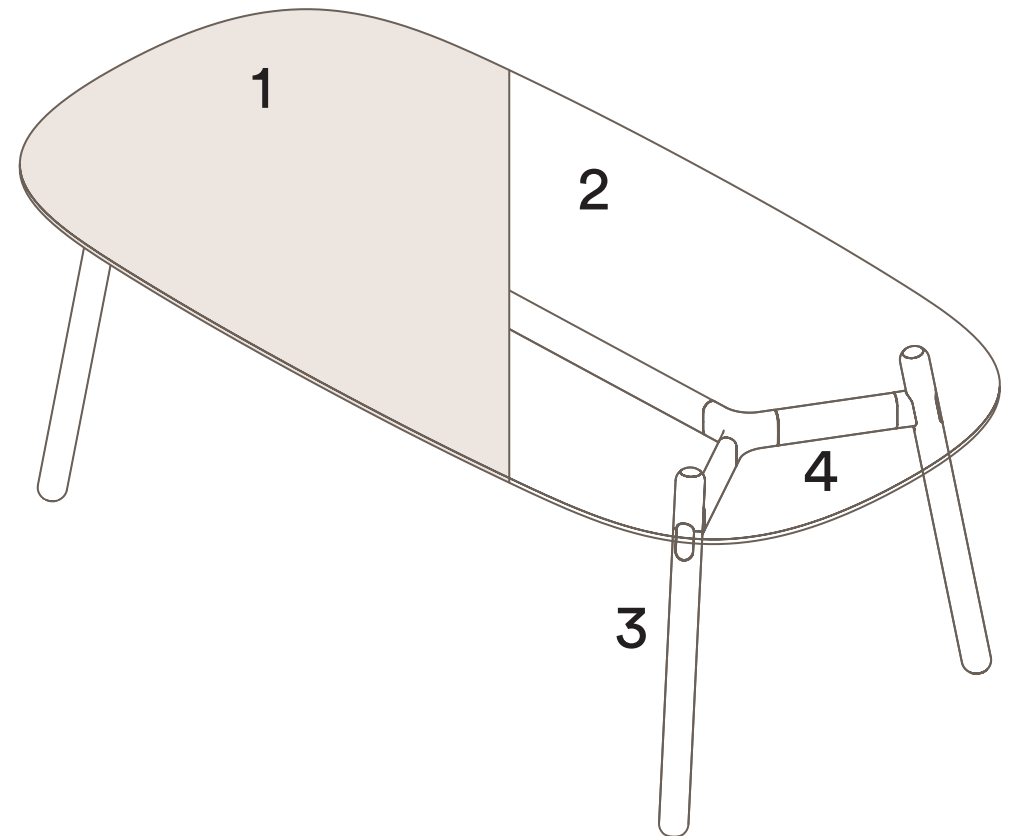

Tables Finishes

1. Tops

25mm Square edge Melamine Worktop range with Matching or Timber ABS Edging options.

2. Tempered Glass Tops

Clear or Black Tinted with 10mm Polished Edge.

3. Legs

Our legs are all made from Timber. Ash comes as standard. We offer a premium finishes which include Solid Walnut and solid colour with exposed timber grain to match our frame finishes.

4. Frame Finishes

Okidoki steel and aluminium frame is available in our current season powdercoat colours. Custom colours are also available.

Colours are representative only, please check with your Thinking Works consultant to view samples of any specific colour.