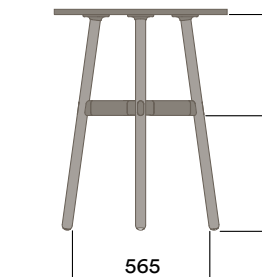

Maximum inc. worktop 60kg
 Maximum Point Load 15kg
 Seats 3

OKD-1060

Timber Worktop

450 (coffee table height)

OKD-1360

Timber Worktop

900 (bench height)

OKD-1560

Timber Worktop

1050 (standing height)

Tables

1200mm Rounded Triangle

Materials Information

Legs

Timber Legs

- a. Ash (standard)
- b. Walnut
- c. Seasonal Colour (solid colour with timber grain)