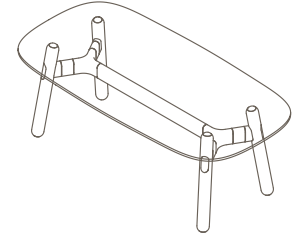

Tables

1200 × 600mm Rounded Rectangle

Materials Information

OKG-1012

Glass Worktop

450 (coffee table height)

Legs

Timber Legs

- a. Ash (standard)
- b. Walnut
- c. Seasonal Colour (solid colour with timber grain)

Frame Finish

Powdercoat Steel & Aluminium Frame

- a. Blanc (standard)
- b. Noir
- c. Double Cream
- d. Pink Salt
- e. Nocturnelle
- f. Morello
- g. Scotland Sky
- h. Green Smoke
- i. Moonshine
- j. Byron Blue
- k. Axel