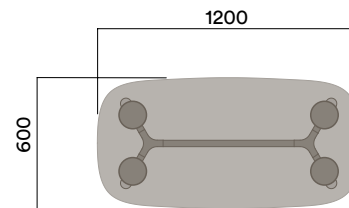

Tables

1200 × 600mm Rounded Rectangle

Materials Information

OKG-1012

Glass Worktop

450 (coffee table height)

Legs

Timber Legs

OKD-1012

Timber Worktop

450 (coffee table height)

Maximum inc. worktop 100kg
 Maximum Point Load 50kg
 Seats 1-4

Tables

1800 × 900mm Rounded Rectangle

Materials Information

Legs