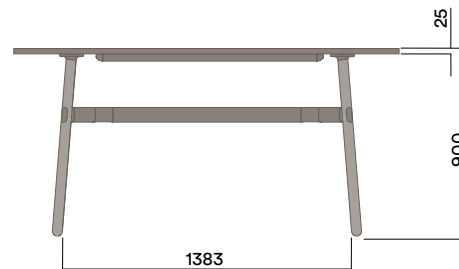

Maximum inc. worktop 60kg
 Maximum Point Load 15kg
 Seats 4 - 6

OKD-1018

Timber Worktop

720 (standard height)

OKD-1318

Timber Worktop

900 (bench height)

OKD-1518

Timber Worktop

1050 (standing height)

Tables

2100 x 1050mm Rounded Rectangle

Materials Information

Legs

Timber Legs

- a. Ash (standard)
- b. Walnut
- c. Seasonal Colour (solid colour with timber grain)