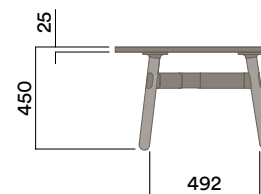

Maximum inc. worktop 60kg
 Maximum Point Load 15kg
 Seats 3

OKG-1060

Glass Worktop

OKD-1060

Timber Worktop

Tables

800mm Rounded Triangle

Materials Information