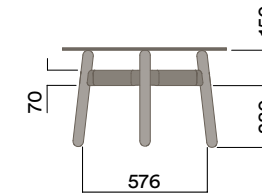

Tables

800mm Rounded Triangle

Materials Information

Legs

Timber Legs

- a. Ash (standard)
- b. Walnut
- c. Seasonal Colour (solid colour with timber grain)

Frame Finish

Powdercoat Steel & Aluminium Frame

- a. Blanc (standard)
- b. Noir
- c. Double Cream
- d. Pink Salt
- e. Nocturnelle
- f. Morello
- g. Scotland Sky
- h. Green Smoke
- i. Moonshine
- j. Byron Blue
- k. Axel

Maximum inc. worktop 60kg
Maximum Point Load 15kg
Seats 3

OKG-1060

Glass Worktop