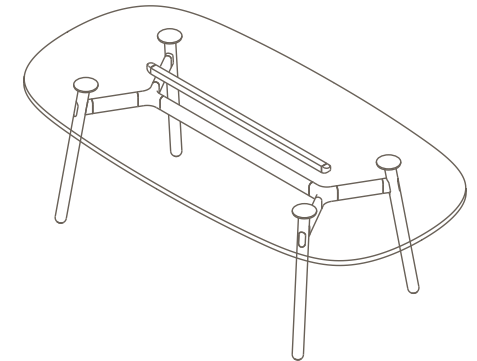

Maximum inc. worktop 60kg
 Maximum Point Load 15kg
 Seats 4-6

OKG-1021

Glass Worktop

720 (standard height)

OKD-1021

Timber Worktop

720 (standard height)

Tables