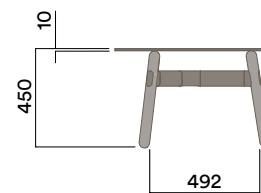

Tables

800mm Rounded Triangle

Materials Information

Legs

Timber Legs

- a. Ash (standard)
- b. Walnut
- c. Seasonal Colour (solid colour with timber grain)

Frame Finish

Powdercoat Steel & Aluminium Frame

- a. Blanc (standard)
- b. Noir
- c. Double Cream
- d. Pink Salt
- e. Nocturnelle
- f. Morello
- g. Scotland Sky
- h. Green Smoke
- i. Moonshine
- j. Byron Blue
- k. Axel

Maximum inc. worktop 60kg
Maximum Point Load 15kg
Seats 3

OKG-1060

Glass Worktop