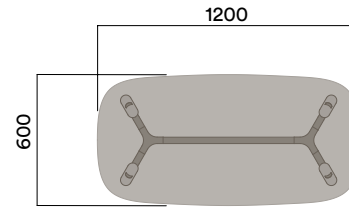

Tables

1200 × 600mm Rounded Rectangle

Materials Information

OKG-1012

Glass Worktop

450 (coffee table height)

Legs

Timber Legs

OKD-1012

Timber Worktop

450 (coffee table height)

Maximum inc. worktop 100kg
 Maximum Point Load 50kg
 Seats 1-4

Tables

1800 × 900mm Rounded Rectangle

Materials Information

Legs