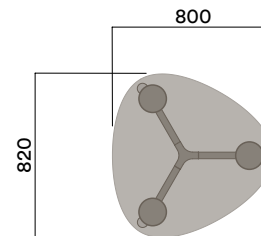

Maximum inc. worktop 60kg
 Maximum Point Load 15kg
 Seats 3

OKG-1060

Glass Worktop

OKD-1060

Timber Worktop

Tables

800mm Rounded Triangle

Materials Information