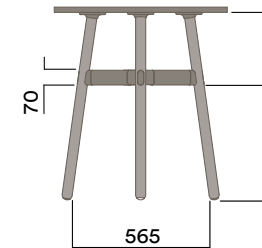

Maximum inc. worktop 60kg
 Maximum Point Load 15kg
 Seats 3

OKD-1060

Timber Worktop

450 (coffee table height)

OKD-1360

Timber Worktop

900 (bench height)

OKD-1560