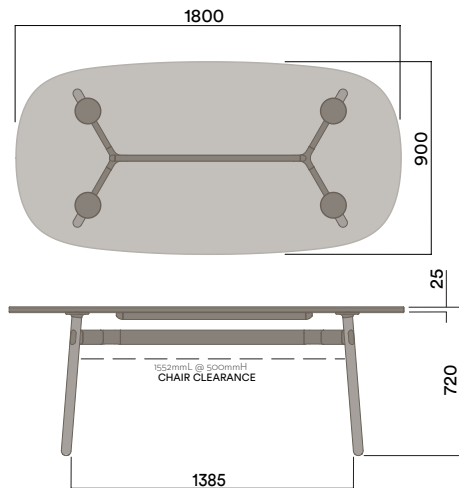

Tables

1200 × 600mm Rounded Rectangle

Materials Information

OKG-1012

Glass Worktop

450 (coffee table height)

Legs

Timber Legs

OKD-1012

Timber Worktop

450 (coffee table height)

Maximum inc. worktop 100kg
 Maximum Point Load 50kg
 Seats 1-4

Tables

1800 × 900mm Rounded Rectangle

Materials Information

Legs

Maximum inc. worktop 60kg
 Maximum Point Load 15kg
 Seats 4-6

OKG-1018

Glass Worktop

720 (standard height)

OKD-1018

Timber Worktop

720 (standard height)

Tables

Timber Worktop

1050 (standing height)

Tables

2100 x 1050mm Rounded Rectangle

Materials Information

Legs

Timber Legs

- a. Ash (standard)
- b. Walnut
- c. Seasonal Colour (solid colour with timber grain)