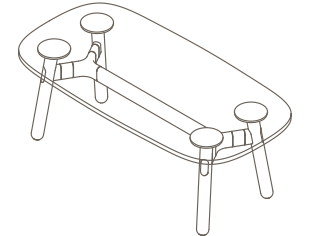

Tables

1200 × 600mm Rounded Rectangle

Materials Information

OKG-1012

Glass Worktop

450 (coffee table height)

Legs

Timber Legs

OKD-1012

Timber Worktop

450 (coffee table height)

Maximum inc. worktop 100kg
 Maximum Point Load 50kg
 Seats 1-4

Tables

1800 × 900mm Rounded Rectangle

Materials Information

Legs