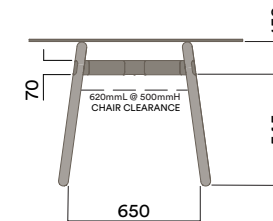

Maximum inc. worktop 60kg
 Maximum Point Load 15kg
 Seats 3

OKG-1061

Glass Worktop

OKD-1061

Timber Worktop

Tables

1200mm Rounded Triangle

Materials Information