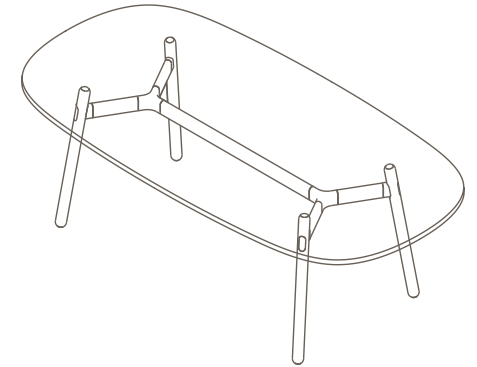

Tables

2100 x 1050mm Rounded Rectangle

Materials Information

Legs

Timber Legs

- a. Ash (standard)
- b. Walnut
- c. Seasonal Colour (solid colour with timber grain)

Frame Finish

Powdercoat Steel & Aluminium Frame

- a. Blanc (standard)
- b. Noir
- c. Double Cream
- d. Pink Salt
- e. Nocturnelle
- f. Morello
- g. Scotland Sky
- h. Green Smoke
- i. Moonshine
- j. Byron Blue
- k. Axel

Maximum inc. worktop 60kg
Maximum Point Load 15kg
Seats 4-6

OKG-1021

Glass Worktop

720 (standard height)