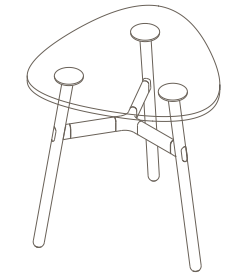

Maximum inc. worktop 60kg
 Maximum Point Load 15kg
 Seats 3

OKD-1060

Timber Worktop

450 (coffee table height)

OKD-1360

Timber Worktop

900 (bench height)

OKD-1560