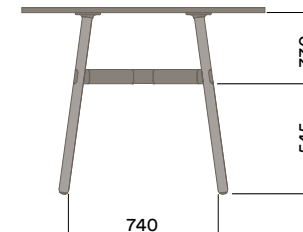

Maximum inc. worktop 60kg
 Maximum Point Load 15kg
 Seats 2 - 4

OKD-1070

Timber Worktop

720 (standard height)

OKD-1370

Timber Worktop

900 (bench height)

OKD-1570

Timber Worktop

1050 (standing height)

Tables

Ø1200mm Round

Materials Information

Legs

Timber Legs

- Ash (standard)
- Walnut
- Seasonal Colour (solid colour with timber grain)