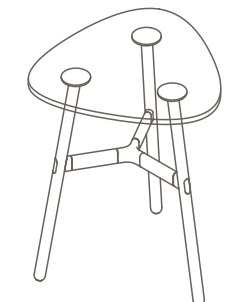

OKD-1560

Timber Worktop

1050 (standing height)