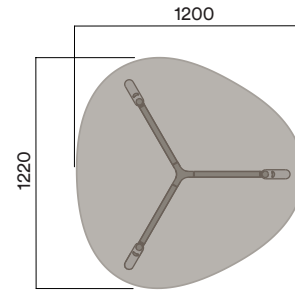

Maximum inc. worktop 60kg
 Maximum Point Load 15kg
 Seats 3

OKG-1061

Glass Worktop

OKD-1061

Timber Worktop

Tables

1200mm Rounded Triangle

Materials Information