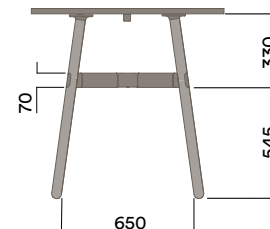

Maximum inc. worktop 60kg
 Maximum Point Load 15kg
 Seats 4-6

OKG-1018

Glass Worktop

720 (standard height)

OKD-1018

Timber Worktop

720 (standard height)

Tables

Maximum inc. worktop 60kg
 Maximum Point Load 15kg
 Seats 4 - 6

OKD-1018

Timber Worktop

720 (standard height)

OKD-1318

Timber Worktop

900 (bench height)

OKD-1518

Timber Worktop

1050 (standing height)

Tables

2100 x 1050mm Rounded Rectangle

Materials Information

Legs

Timber Legs

- a. Ash (standard)
- b. Walnut
- c. Seasonal Colour (solid colour with timber grain)