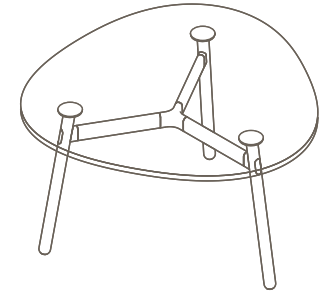

Maximum inc. worktop 60kg
 Maximum Point Load 15kg
 Seats 3

OKG-1061

Glass Worktop

OKD-1061

Timber Worktop

Tables

1200mm Rounded Triangle

Materials Information