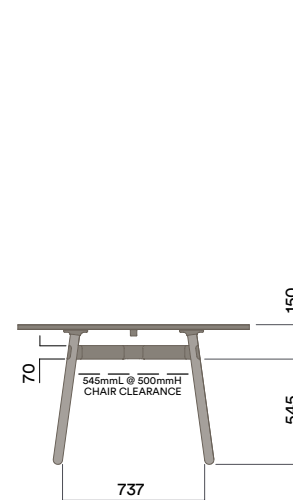

OKD-1024

Timber Worktop

720 (standard height)

Maximum inc. worktop 60kg
 Maximum Point Load 15kg
 Seats 4-6

Tables

1050mm Rounded Square

Materials Information

Legs