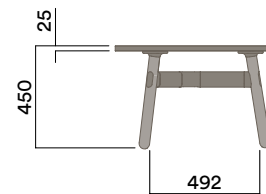

Maximum inc. worktop 60kg
 Maximum Point Load 15kg
 Seats 3

OKD-1060

Timber Worktop

450 (coffee table height)

OKD-1360

Timber Worktop

900 (bench height)

OKD-1560