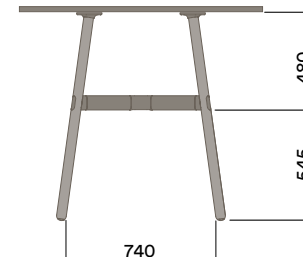

Maximum inc. worktop 60kg
 Maximum Point Load 15kg
 Seats 2 - 4

OKD-1070

Timber Worktop

720 (standard height)

OKD-1370

Timber Worktop

900 (bench height)

OKD-1570

Timber Worktop

1050 (standing height)

Tables

800mm Rounded Triangle

Materials Information

Legs

Timber Legs

- a. Ash (standard)
- b. Walnut
- c. Seasonal Colour (solid colour with timber grain)