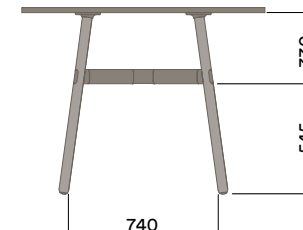

Maximum inc. worktop 60kg
 Maximum Point Load 15kg
 Seats 2 - 4

OKD-1070

Timber Worktop

720 (standard height)

OKD-1370

Timber Worktop

900 (bench height)

OKD-1570

Timber Worktop

1050 (standing height)

Tables

800mm Rounded Triangle

Materials Information

Legs

Timber Legs

- a. Ash (standard)
- b. Walnut
- c. Seasonal Colour (solid colour with timber grain)