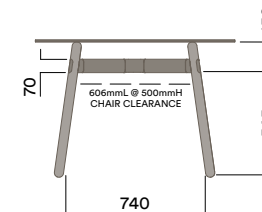

OKD-1024

Timber Worktop

720 (standard height)

Maximum inc. worktop 60kg
 Maximum Point Load 15kg
 Seats 4-6

Tables

1050mm Rounded Square

Materials Information

Legs

Maximum inc. worktop 60kg
 Maximum Point Load 15kg
 Seats 2-4

OKG-1070

Glass Worktop

OKD-1070

Timber Worktop

Tables

1050mm Rounded Square

Materials Information