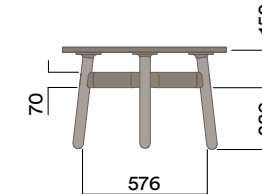

Maximum inc. worktop 60kg
 Maximum Point Load 15kg
 Seats 3

OKG-1060

Glass Worktop

OKD-1060

Timber Worktop

Tables

800mm Rounded Triangle

Materials Information