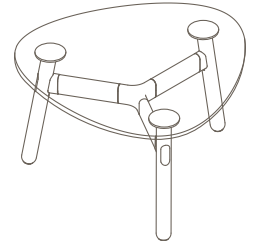

Maximum inc. worktop 60kg
 Maximum Point Load 15kg
 Seats 3

OKG-1060

Glass Worktop

OKD-1060

Timber Worktop

Tables

800mm Rounded Triangle

Materials Information