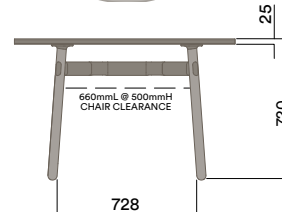

Timber Worktop

1050 (standing height)

Tables

Ø1200mm Round

Materials Information

Legs

Timber Legs

- Ash (standard)
- Walnut
- Seasonal Colour (solid colour with timber grain)

OKG-1070

Glass Worktop

OKD-1070

Timber Worktop

Tables

Ø1200mm Round

Materials Information

Legs