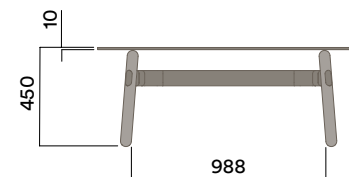

Tables

1200 × 600mm Rounded Rectangle

Materials Information

OKG-1012

Glass Worktop

450 (coffee table height)

Legs

Timber Legs

OKD-1012

Timber Worktop

450 (coffee table height)

Maximum inc. worktop 100kg
 Maximum Point Load 50kg
 Seats 1-4

Tables

1800 × 900mm Rounded Rectangle

Materials Information

Legs