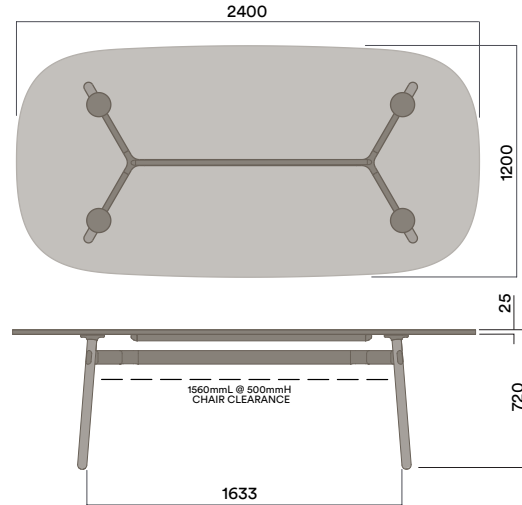

Tables

1200 × 600mm Rounded Rectangle

Materials Information

OKG-1012

Glass Worktop

450 (coffee table height)

Legs

Timber Legs

Timber Worktop

1050 (standing height)

Tables

2100 x 1050mm Rounded Rectangle

Materials Information

Legs

Timber Legs

- a. Ash (standard)
- b. Walnut
- c. Seasonal Colour (solid colour with timber grain)

Maximum inc. worktop 60kg
 Maximum Point Load 15kg
 Seats 4-6

OKG-1021

Glass Worktop

720 (standard height)

OKD-1021

Timber Worktop

720 (standard height)

Tables

OKD-1024

Timber Worktop

720 (standard height)

Maximum inc. worktop 60kg
 Maximum Point Load 15kg
 Seats 4-6

Tables

1050mm Rounded Square

Materials Information

Legs