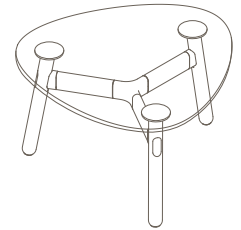

Maximum inc. worktop 60kg
 Maximum Point Load 15kg
 Seats 3

OKD-1060

Timber Worktop

450 (coffee table height)

OKD-1360

Timber Worktop

900 (bench height)

OKD-1560