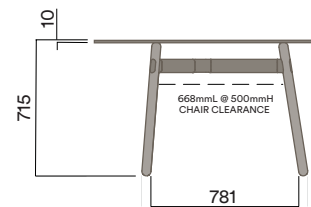

Maximum inc. worktop 60kg
 Maximum Point Load 15kg
 Seats 3

OKG-1061

Glass Worktop

OKD-1061

Timber Worktop

Tables

1200mm Rounded Triangle

Materials Information