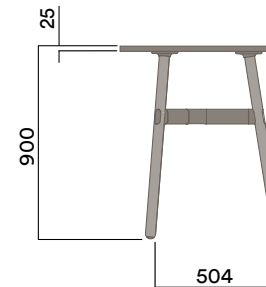

Maximum inc. worktop 60kg
 Maximum Point Load 15kg
 Seats 3

OKD-1060

Timber Worktop

450 (coffee table height)

OKD-1360

Timber Worktop

900 (bench height)

OKD-1560

Timber Worktop

1050 (standing height)

Tables

1200mm Rounded Triangle

Materials Information

Legs

Timber Legs

- a. Ash (standard)
- b. Walnut
- c. Seasonal Colour (solid colour with timber grain)