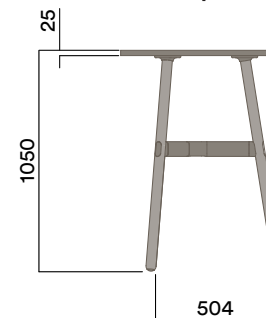

Maximum inc. worktop 60kg
 Maximum Point Load 15kg
 Seats 3

OKD-1060

Timber Worktop

450 (coffee table height)

OKD-1360

Timber Worktop

900 (bench height)

OKD-1560

Timber Worktop

1050 (standing height)

Tables

1200mm Rounded Triangle

Materials Information

Legs

Timber Legs

- a. Ash (standard)
- b. Walnut
- c. Seasonal Colour (solid colour with timber grain)