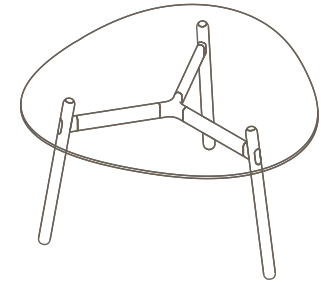

Maximum inc. worktop 60kg
 Maximum Point Load 15kg
 Seats 3

OKG-1061

Glass Worktop

OKD-1061

Timber Worktop

Tables

1200mm Rounded Triangle

Materials Information