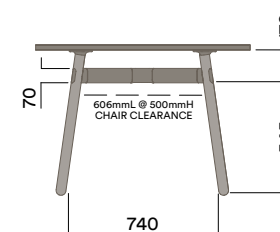

Maximum inc. worktop 60kg
 Maximum Point Load 15kg
 Seats 2 - 4

OKD-1070

Timber Worktop

720 (standard height)

OKD-1370

Timber Worktop

900 (bench height)

OKD-1570