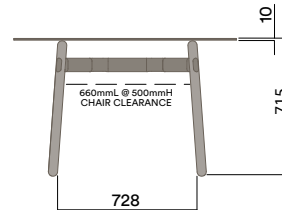

Timber Worktop

1050 (standing height)

Tables

Ø1200mm Round

Materials Information

Legs

Timber Legs

- Ash (standard)
- Walnut
- Seasonal Colour (solid colour with timber grain)

OKG-1070

Glass Worktop

OKD-1070

Timber Worktop

Tables

Ø1200mm Round

Materials Information

Legs