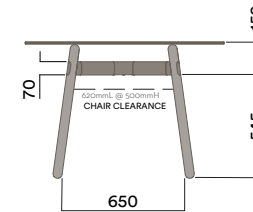

Tables

1200 × 600mm Rounded Rectangle

Materials Information

OKG-1012

Glass Worktop

450 (coffee table height)

Legs

Timber Legs

Timber Worktop

1050 (standing height)

Tables

2100 x 1050mm Rounded Rectangle

Materials Information

Legs

Timber Legs

- a. Ash (standard)
- b. Walnut
- c. Seasonal Colour (solid colour with timber grain)

Maximum inc. worktop 60kg
 Maximum Point Load 15kg
 Seats 4-6

OKG-1021

Glass Worktop

720 (standard height)

OKD-1021

Timber Worktop

720 (standard height)

Tables