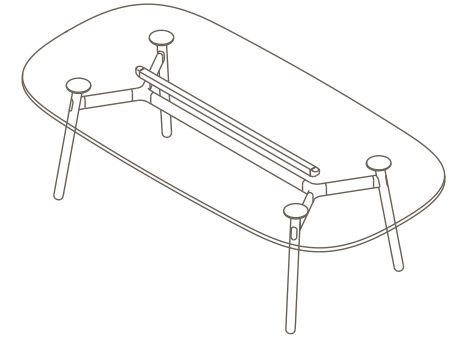

OKD-1024

Timber Worktop

720 (standard height)

Maximum inc. worktop 60kg
 Maximum Point Load 15kg
 Seats 4-6

Tables

1050mm Rounded Square

Materials Information

Legs