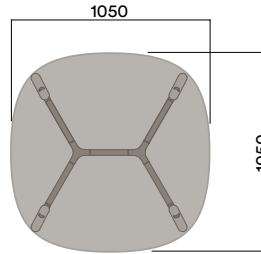

Tables

1050mm Rounded Square

Materials Information

Legs

Timber Legs

- a. Ash (standard)
- b. Walnut
- c. Seasonal Colour (solid colour with timber grain)

Frame Finish

Powdercoat Steel & Aluminium Frame

- a. Blanc (standard)
- b. Noir
- c. Double Cream
- d. Pink Salt
- e. Nocturnelle
- f. Morello
- g. Scotland Sky
- h. Green Smoke
- i. Moonshine
- j. Byron Blue
- k. Axel

Maximum inc. worktop 60kg
Maximum Point Load 15kg
Seats 2-4

OKG-1070

Glass Worktop