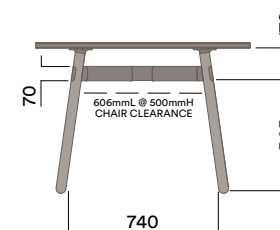

Maximum inc. worktop 60kg
 Maximum Point Load 15kg
 Seats 2-4

OKG-1070

Glass Worktop

OKD-1070

Timber Worktop

Tables

1050mm Rounded Square

Materials Information

Maximum inc. worktop 60kg
 Maximum Point Load 15kg
 Seats 2 - 4

OKD-1070

Timber Worktop

720 (standard height)

OKD-1370

Timber Worktop

900 (bench height)

OKD-1570