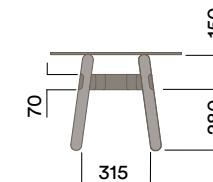

Tables

1200 × 600mm Rounded Rectangle

Materials Information

OKG-1012

Glass Worktop

450 (coffee table height)

Legs

Timber Legs

OKD-1012

Timber Worktop

450 (coffee table height)

Maximum inc. worktop 100kg
 Maximum Point Load 50kg
 Seats 1-4

Tables

1800 × 900mm Rounded Rectangle

Materials Information

Legs