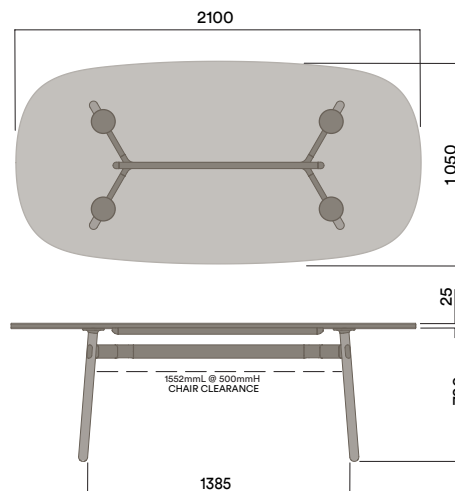

Tables

1200 × 600mm Rounded Rectangle

Materials Information

OKG-1012

Glass Worktop

450 (coffee table height)

Legs

Timber Legs

Timber Worktop

1050 (standing height)

Tables

2100 x 1050mm Rounded Rectangle

Materials Information

Legs

Timber Legs

- a. Ash (standard)
- b. Walnut
- c. Seasonal Colour (solid colour with timber grain)

Maximum inc. worktop 60kg
 Maximum Point Load 15kg
 Seats 4-6

OKG-1021

Glass Worktop

720 (standard height)

OKD-1021

Timber Worktop

720 (standard height)

Tables

OKD-1024

Timber Worktop

720 (standard height)

Maximum inc. worktop 60kg
 Maximum Point Load 15kg
 Seats 4-6

Tables

1050mm Rounded Square

Materials Information

Legs