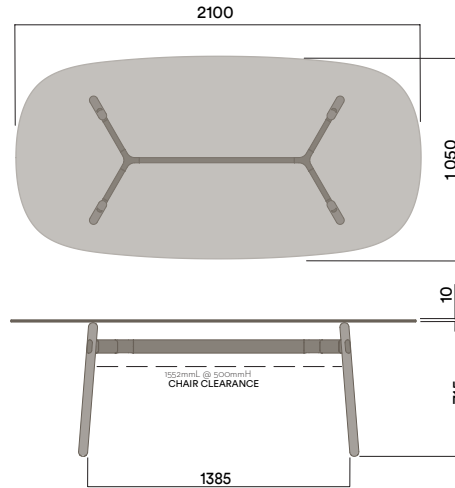

Tables

1200 × 600mm Rounded Rectangle

Materials Information

OKG-1012

Glass Worktop

450 (coffee table height)

Legs

Timber Legs

Timber Worktop

1050 (standing height)

Tables

2100 x 1050mm Rounded Rectangle

Materials Information

Legs

Timber Legs

- a. Ash (standard)
- b. Walnut
- c. Seasonal Colour (solid colour with timber grain)

Maximum inc. worktop 60kg
 Maximum Point Load 15kg
 Seats 4-6

OKG-1021

Glass Worktop

720 (standard height)

OKD-1021

Timber Worktop

720 (standard height)

Tables