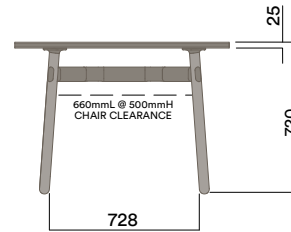

Maximum inc. worktop 60kg
 Maximum Point Load 15kg
 Seats 2 - 4

OKD-1070

Timber Worktop

720 (standard height)

OKD-1370

Timber Worktop

900 (bench height)

OKD-1570