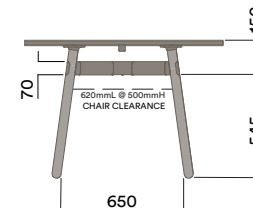

Maximum inc. worktop 60kg
 Maximum Point Load 15kg
 Seats 4-6

OKG-1021

Glass Worktop

720 (standard height)

OKD-1021

Timber Worktop

720 (standard height)

Tables

OKD-1024

Timber Worktop

720 (standard height)

Maximum inc. worktop 60kg
 Maximum Point Load 15kg
 Seats 4-6

Tables

1050mm Rounded Square

Materials Information

Legs