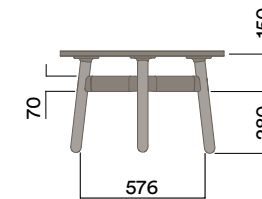

Maximum inc. worktop 60kg
 Maximum Point Load 15kg
 Seats 3

OKD-1060

Timber Worktop

450 (coffee table height)

OKD-1360

Timber Worktop

900 (bench height)

OKD-1560