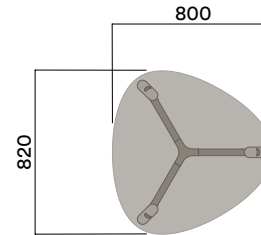

Tables

800mm Rounded Triangle

Materials Information

Legs

Timber Legs

- a. Ash (standard)
- b. Walnut
- c. Seasonal Colour (solid colour with timber grain)

Frame Finish

Powdercoat Steel & Aluminium Frame

- a. Blanc (standard)
- b. Noir
- c. Double Cream
- d. Pink Salt
- e. Nocturnelle
- f. Morello
- g. Scotland Sky
- h. Green Smoke
- i. Moonshine
- j. Byron Blue
- k. Axel

Maximum inc. worktop 60kg
Maximum Point Load 15kg
Seats 3

OKG-1060

Glass Worktop