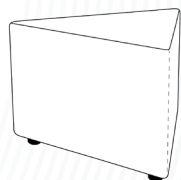

Configurations

ZIG675OTTO