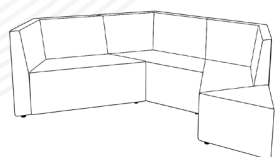

ZIG

burgtec.

The striking appearance of the Zig will create instant style and add interest in any office setting.

Offering a unique and modular design, the lounge structure allows for endless configuration options. The addition of optional matching ottomans completes the space.

Dimensions

Code	Description	External (mm)			Seat (mm)		Meterage
		Height	Width	Depth	Height	Depth	
ZIG675OTTO	Ottoman 675	450	675	585	450	585	1.5
ZIG1350OTTO	Ottoman 1350	450	1350	585	450	585	2
ZIG1S675	1 Seater with 675W Back	850	675	585	450	585	1.7
ZIG1S1350	1 Seater with 1350W Back	850	1350	585	450	585	3.8
ZIG2S675	2 Seater with 675W Back	850	1350	585	450	585	3.2
ZIG2S675RA	2 Seater with 675W Back & RH Arm	850	1350	585	450	585	3.9
ZIG2S675LA	2 Seater with 675W Back & LH Arm	850	1350	585	450	585	3.9
ZIG3SCONFIG	3 Seater Configuration	850	2070	1800	450	585	11.7
ZIG2SCONFIG	2 Seater Configuration	850	2400	585	450	585	7.8
ZIG2.5SCONFIG	2.5 Seater Configuration	850	2470	585	450	585	9.5
ZIG3SHCONFIG	3 Seater Hexagon Configuration	850	2740	1210	450	585	11.4
ZIG5SHCONFIG	5 Seater Hexagon Configuration	850	2740	2380	450	585	19
ZIG3SOTCONFIG	3 Seater Configuration with Ottoman	850	2740	1800	450	585	13.2
ZIG5SCONFIG	5 Seater Configuration	850	3410	1800	450	585	17.3

ZIG3SCONFIG

ZIG2SCONFIG

ZIG2.5SCONFIG

ZIG3SHCONFIG

ZIG5SHCONFIG

ZIG3SOTCONFIG

ZIG5SCONFIG