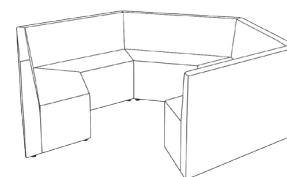

ZIG

burgtec.

The striking appearance of the Zig will create instant style and add interest in any office setting.

Offering a unique and modular design, the lounge structure allows for endless configuration options. The addition of optional matching ottomans completes the space.

Dimensions

Code	Description	External (mm)			Seat (mm)		Meterage
		Height	Width	Depth	Height	Depth	
ZIG675OTTO	Ottoman 675	450	675	585	450	585	1.5
ZIG1350OTTO	Ottoman 1350	450	1350	585	450	585	2
ZIG1S675	1 Seater with 675W Back	850	675	585	450	585	1.7
ZIG1S1350	1 Seater with 1350W Back	850	1350	585	450	585	3.8
ZIG2S675	2 Seater with 675W Back	850	1350	585	450	585	3.2
ZIG2S675RA	2 Seater with 675W Back & RH Arm	850	1350	585	450	585	3.9
ZIG2S675LA	2 Seater with 675W Back & LH Arm	850	1350	585	450	585	3.9
ZIG3SCONFIG	3 Seater Configuration	850	2070	1800	450	585	11.7
ZIG2SCONFIG	2 Seater Configuration	850	2400	585	450	585	7.8
ZIG2.5SCONFIG	2.5 Seater Configuration	850	2470	585	450	585	9.5
ZIG3SHCONFIG	3 Seater Hexagon Configuration	850	2740	1210	450	585	11.4
ZIG5SHCONFIG	5 Seater Hexagon Configuration	850	2740	2380	450	585	19
ZIG3SOTCONFIG	3 Seater Configuration with Ottoman	850	2740	1800	450	585	13.2
ZIG5SCONFIG	5 Seater Configuration	850	3410	1800	450	585	17.3

ZIG3SCONFIG

ZIG2SCONFIG

ZIG2.5SCONFIG

ZIG3SHCONFIG

ZIG5SHCONFIG

ZIG3SOTCONFIG

ZIG5SCONFIG