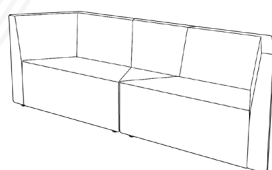

ZIG2.5SCONFIG