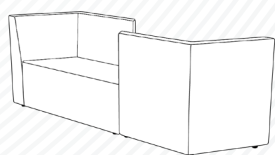

ZIG2SCONFIG