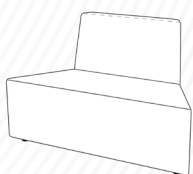

ZIG

burgtec.

The striking appearance of the Zig will create instant style and add interest in any office setting.

Offering a unique and modular design, the lounge structure allows for endless configuration options. The addition of optional matching ottomans completes the space.

Dimensions

Code	Description	External (mm)			Seat (mm)		Meterage
		Height	Width	Depth	Height	Depth	
ZIG675OTTO	Ottoman 675	450	675	585	450	585	1.5
ZIG1350OTTO	Ottoman 1350	450	1350	585	450	585	2
ZIG1S675	1 Seater with 675W Back	850	675	585	450	585	1.7
ZIG1S1350	1 Seater with 1350W Back	850	1350	585	450	585	3.8
ZIG2S675	2 Seater with 675W Back	850	1350	585	450	585	3.2
ZIG2S675RA	2 Seater with 675W Back & RH Arm	850	1350	585	450	585	3.9
ZIG2S675LA	2 Seater with 675W Back & LH Arm	850	1350	585	450	585	3.9
ZIG3SCONFIG	3 Seater Configuration	850	2070	1800	450	585	11.7
ZIG2SCONFIG	2 Seater Configuration	850	2400	585	450	585	7.8
ZIG2.5SCONFIG	2.5 Seater Configuration	850	2470	585	450	585	9.5
ZIG3SHCONFIG	3 Seater Hexagon Configuration	850	2740	1210	450	585	11.4
ZIG5SHCONFIG	5 Seater Hexagon Configuration	850	2740	2380	450	585	19
ZIG3SOTCONFIG	3 Seater Configuration with Ottoman	850	2740	1800	450	585	13.2
ZIG5SCONFIG	5 Seater Configuration	850	3410	1800	450	585	17.3

Configurations

ZIG675OTTO

ZIG1350OTTO

ZIG1S675

ZIG1S1350

ZIG2S675

ZIG2S675RA

ZIG2S675LA