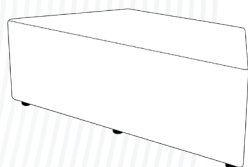

ZIG1350OTTO