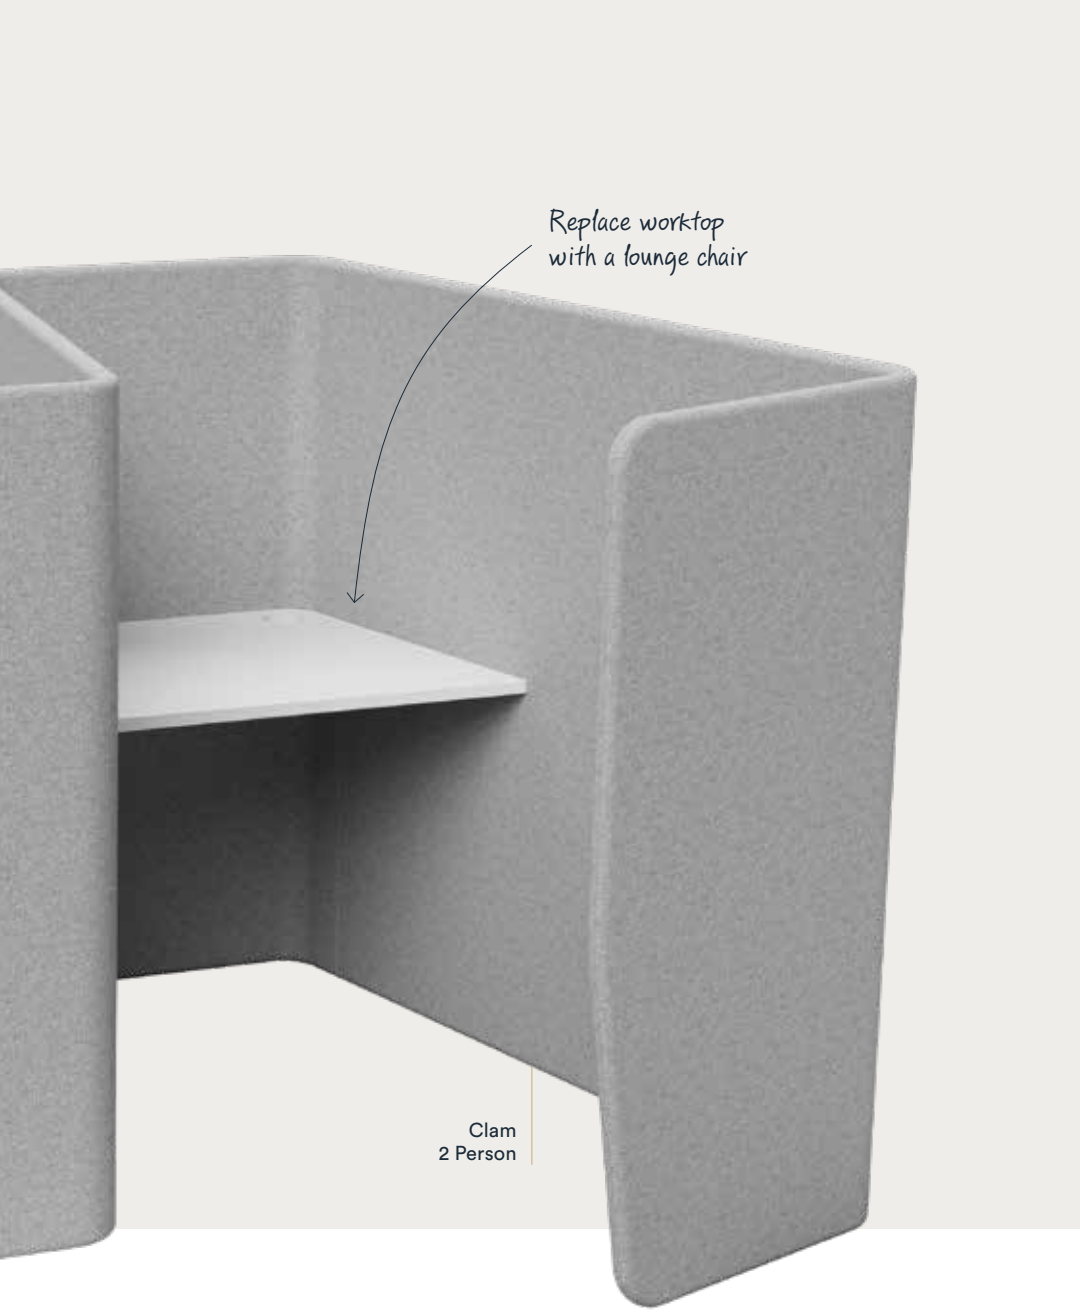

# Archer Clam Pods

With almost wrap-around privacy and higher acoustic protection, Archer Clam Pods minimise distractions and maximise productivity. Like Archer Cove Pods, a lounge chair can replace the worktop for a more relaxed approach to focused work.

## Archer Clam Pods

	Width	Depth	Height
Clam 1-person	1240mm	1930mm	1400mm
Clam 2-person	2190mm	2550mm	1400mm

Clam 1 Person -  
with seat

Replace worktop  
with a lounge chair

Clam  
2 Person

### Inclusions:

- Worktops
- Cable access holes

Clam 1 Person

Clam 2 Person -  
with seats