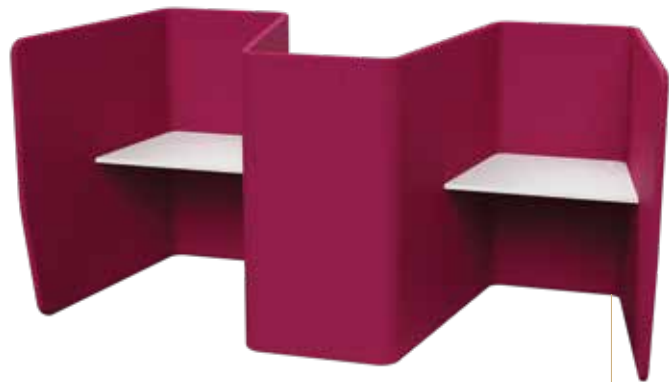

Archer Cove Pods

Take the next step in solitude and sound protection with Archer Cove Pods. Replace the worktop with a lounge chair for shorter 'portable' activities or phone calls in comfort.

Archer Cove Pods

	Width	Depth	Height
Cove 1-person	1190mm	1310mm	1400mm
Cove 2-person	2140mm	1320mm	1400mm
Cove 3-person	3000mm	1320mm	1400mm

Cove 1 Person

Cove 1 Person -
with seat

Cove 2 Person -
with seats

Cove 3 Person -
with seats

Inclusions:

- Worktops
- Cable access holes

Cove 2 Person

Cove 3 Person