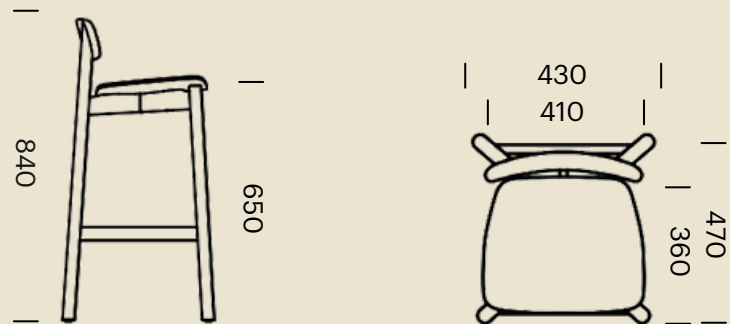

Made to last, this is a timeless design that will bring years of practical use.

DIMENSIONS (MM) - LUNA CHAIR & STOOL

Timber chair

LUNA-CH | Timber chair

Counter Stool

LUNA-ST65 | Timber Stool

Bar Stool

LUNA-ST77 | Timber Stool