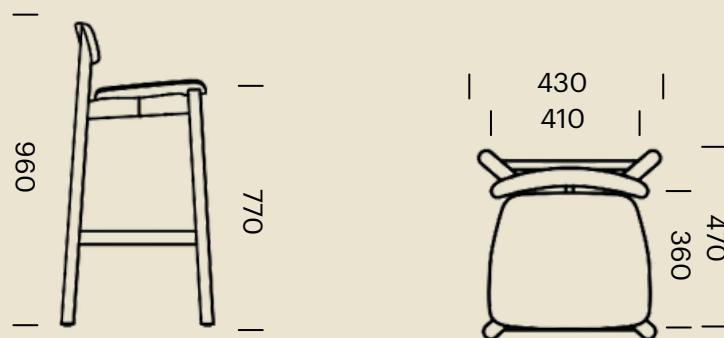

Made to last, this is a timeless design that will bring years of practical use.

DIMENSIONS (MM) - LUNA CHAIR & STOOL

Timber chair

LUNA-CH | Timber chair

Counter Stool

LUNA-ST65 | Timber Stool

Bar Stool

LUNA-ST77 | Timber Stool