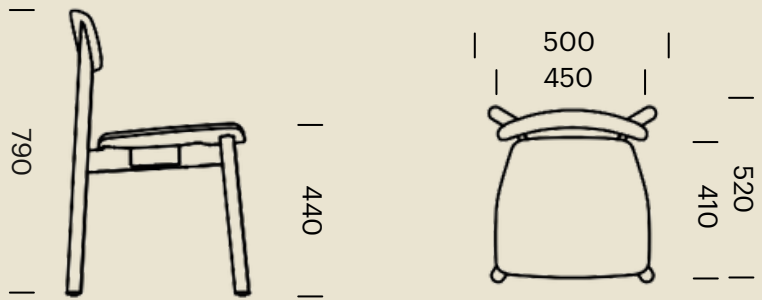

Made to last, this is a timeless design that will bring years of practical use.

DIMENSIONS (MM) - LUNA CHAIR & STOOL

Timber chair

LUNA-CH | Timber chair

Counter Stool

LUNA-ST65 | Timber Stool

Bar Stool

LUNA-ST77 | Timber Stool