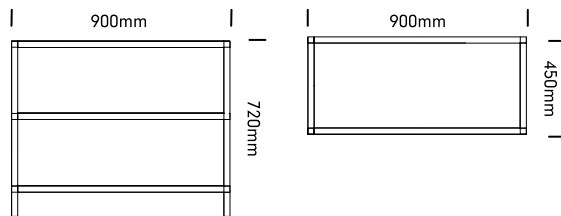

OPEN SHELF UNIT _____ burgtec.

720H

MDO-7209