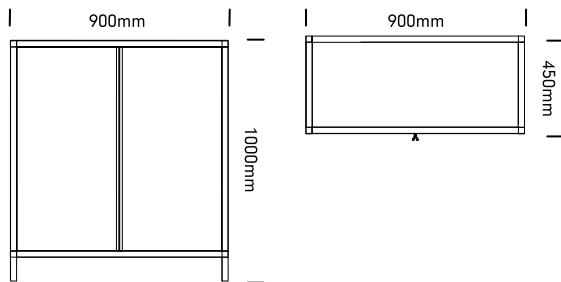

# HINGED DOOR UNIT burgtec.

720H

MDHD-7209 1x Adjustable Shelf

1000H

MDHD-1009 2x Adjustable Shelves

1200H

MDHD-1209 3x Adjustable Shelves