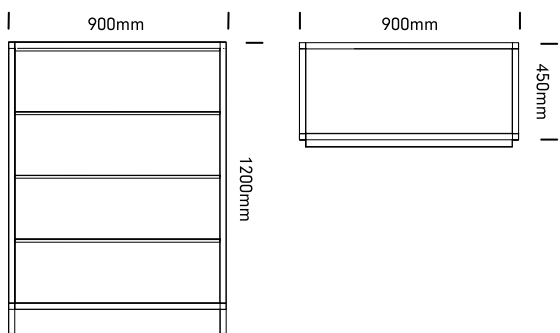

# DRAWER UNIT burgtec.

720H

MDD-7209 2 x Drawers, Non-locking

1000H

MDD-1009 3 x Drawers, Non-locking

1200H

MDD-1209 4 x Drawers, Non-locking