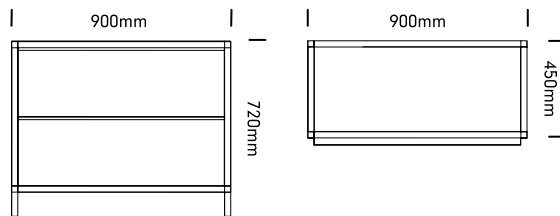

DRAWER UNIT burgtec.

720H

MDD-7209 2 x Drawers, Non-locking