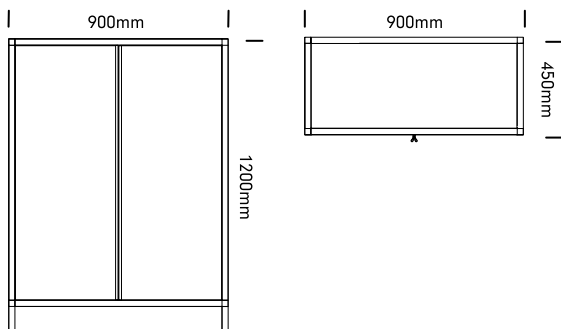

# HINGED DOOR UNIT burgtec.

720H

MDHD-7209 1x Adjustable Shelf

1000H

MDHD-1009 2x Adjustable Shelves

1200H

MDHD-1209 3x Adjustable Shelves