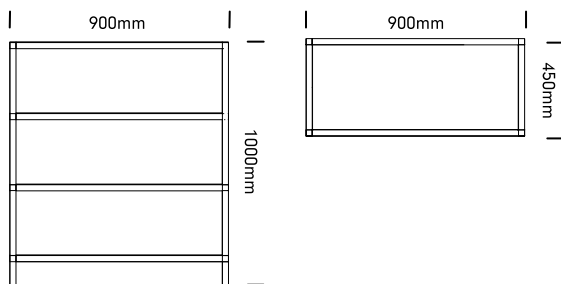

1000H

MDO-1009