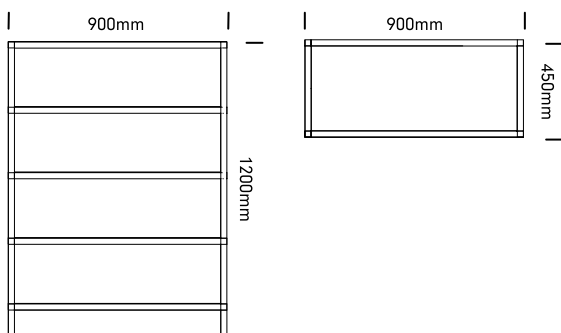

# HINGED DOOR UNIT burgtec.

720H

MDHD-7209 1x Adjustable Shelf

1000H

MDHD-1009 2x Adjustable Shelves

1200H

MDHD-1209 3x Adjustable Shelves