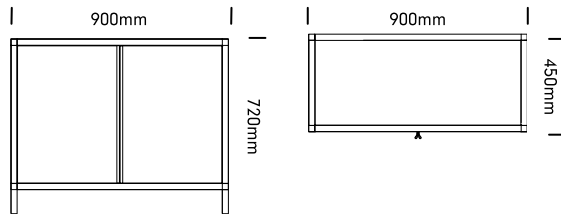

# HINGED DOOR UNIT burgtec.

720H

MDHD-7209 1x Adjustable Shelf

1000H

MDHD-1009 2x Adjustable Shelves

1200H

MDHD-1209 3x Adjustable Shelves