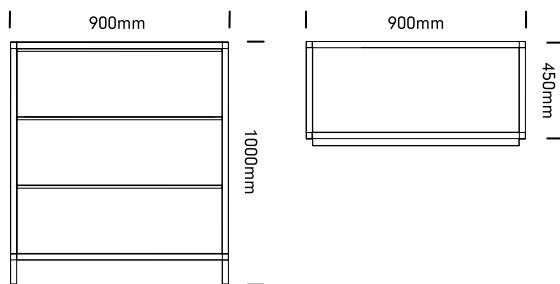

1000H

MDD-1009 3 x Drawers, Non-locking