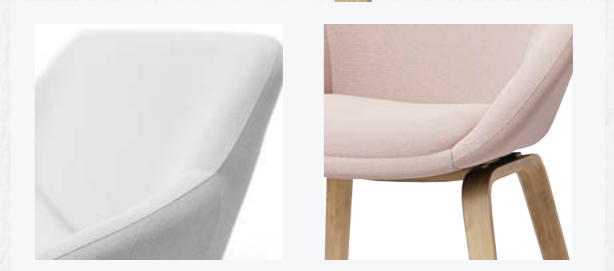

burgtec.

An ageless character.

The gentle flow Onda brings to a space with its seamless design, will compliment any style. Elegant and refined with a subtle edge, Onda charms like no other.

idea

Features

- Available in single and double seater
- Timber 4-leg base
- Moulded tub design
- Fully upholstered tub