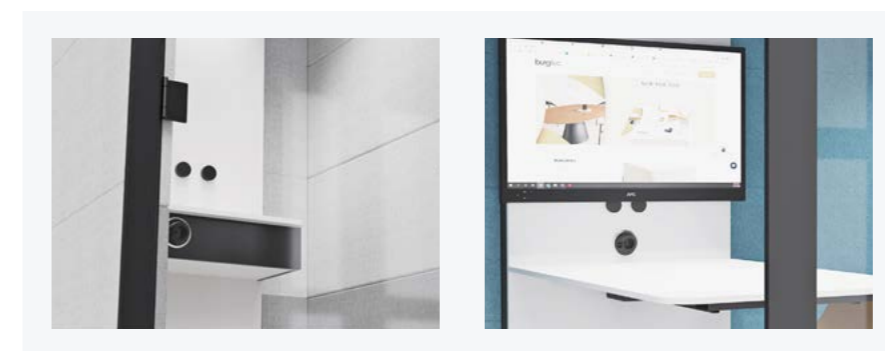

A room within a room.

Made from high-class acoustic materials Silent Rooms unrivaled sound absorption properties block noise and eliminate echo. Equipped with automated ventilators and LED dimmable lighting for a smart, sustainable solution. With endless design possibilities, Silent Rooms are perfect for your acoustically-optimised work environment.

idea

Silent Rooms

Product Type : Acoustic Booth
Status : Available to Order
Region of Origin : Europe

- Stocked in two-tone grey
- External Walls: Melamine or upholstered panels
- Internal Walls: Upholstered panels
- Media Panel: Melamine
- Table: Black powdercoat bracket, melamine top
- Door: Black powdercoat frame, clear glass