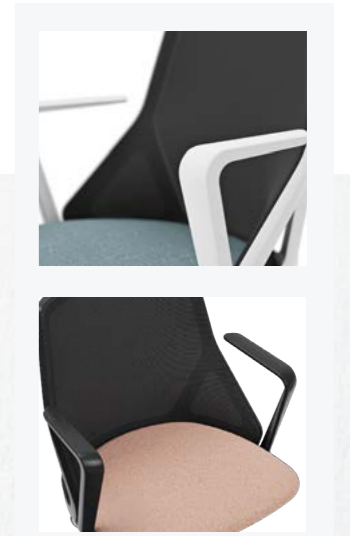

idea

- Base stocked in black & white
- Base available in Standard Matt, Composed Matt, or Metallic range (Extended Lead-time)
- Top available in standard melamine range

Features

- Dimensions (mm): 600-1000DIA x 1100H
- 100% recyclable polyethylene base
- Optional Power/Data accessories

- Workplace
- Hospitality
- Accommodation

Introducing

Ley Chair

Product Type : Chair
Status : Available to Order
Region of Origin : Europe

A little luxury.

Intuitive and striking, Ley meets the demands of any workplace or meeting room. With optional variations including back height, base type, and fixed arms, Ley can be configured to suit your exact needs.