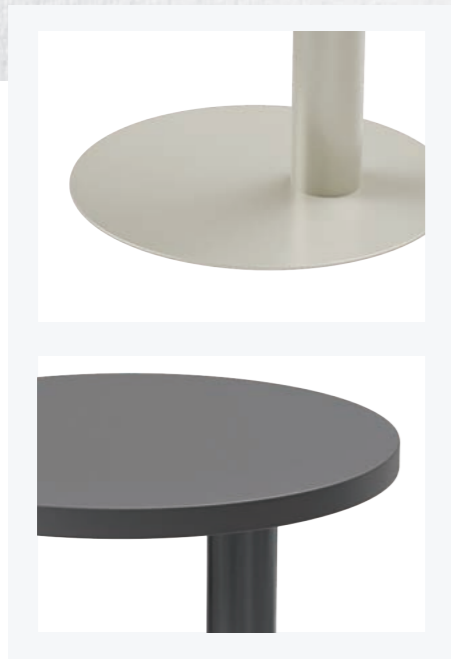

- Stocked in Black and White

- Workplace
- Education

Features

- Available in house powdercoat range (extended lead-time)
- Disc base and top
- Gas-lift height adjustable
- Height range: 520 - 720mm