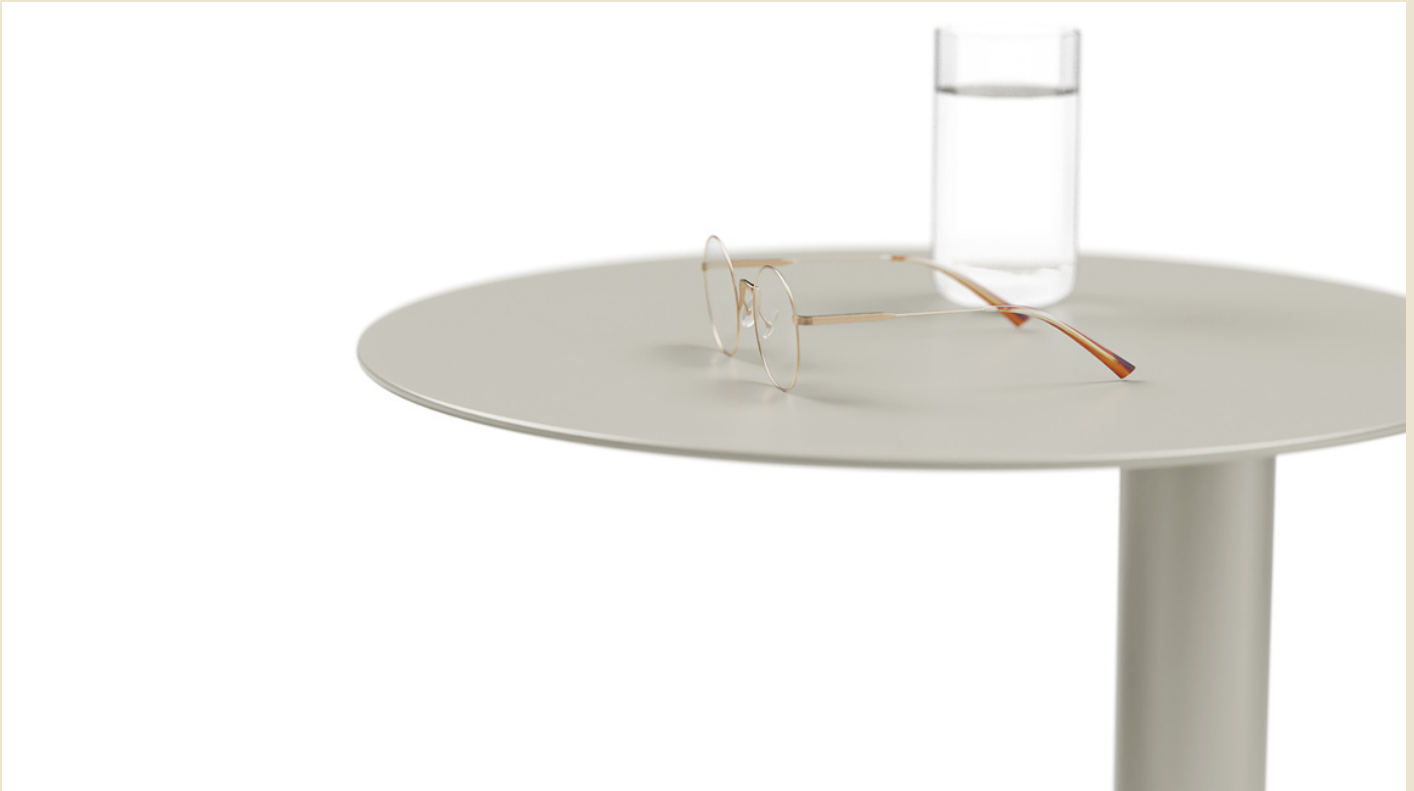

Fox

Side Table

burgtec.

Look sharp.

It may be small, but it's smart.

This clever design uses a gas-lift mechanism to allow height adjustment.

Ideal for the modern breakout area whether in a workplace or a library, the Fox side table will get the job done with style.

Features

- Made in Australia
- Available with 5mm Steel or 25mm Melamine top
- Disc base & top

Finishes

- Steel Tabletop & Frame: Select from Burgtec house metal coatings
- Melamine Tabletop: Select from Burgtec house laminates (Contrast edging available)
- Custom finishes available (extended lead-time)

**DIMENSIONS (MM) -
FOX SIDE TABLE**

		External	
Code	Description	Height	Diam
FOX-SIDE-STL	Fox Side Table - Steel Top	600	450
FOX-SIDE-MEL	Fox Side Table - 25mm Melamine Top	625	450