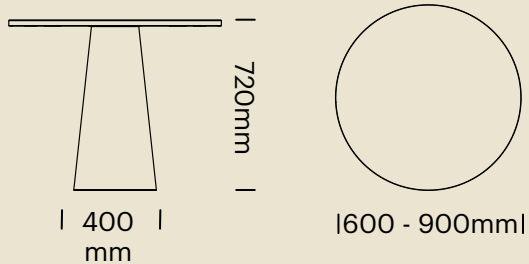

Finishes

- Base: Black or White or select from Burgtec house metal coatings
- Tabletop: Select from Burgtec house laminates (Contrast edging available)

DIMENSIONS - ROUND TABLES

Round 400 Base

KEEL-720H-RD-600-900