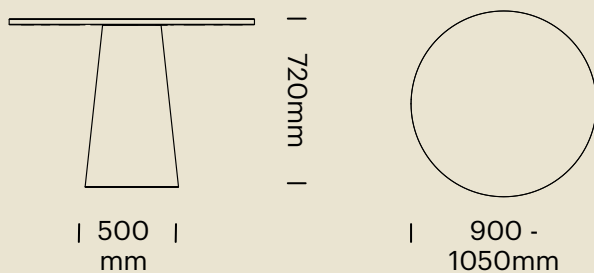

KEEL-720H-RD-900-1050

Round 550 Base