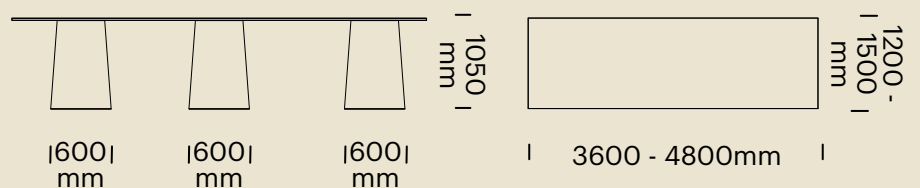

Note: 2-Piece Top (excluding 2400W)

3x 600 Base

KEEL-1050H-REC15-36-48