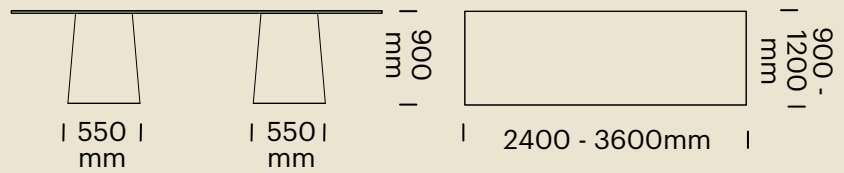

Round 550 Base

KEEL-900H-RD-1050-1200

Round 600 Base

KEEL-900H-RD-1200-1500

DIMENSIONS - RECTANGLE COUNTER TABLES

2x 550 Base

KEEL-900H-REC12-24-36

Note: 2-Piece Top (excluding 2400W)