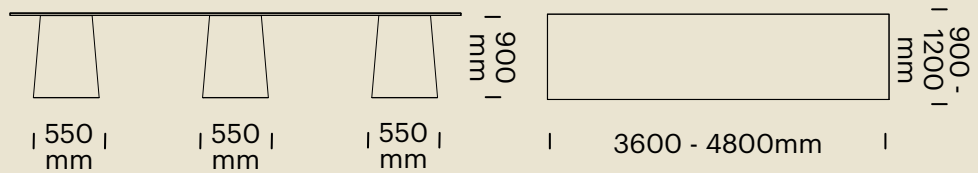

Note: 2-Piece Top (excluding 2400W)

3x 550 Base

KEEL-900H-REC12-36-48