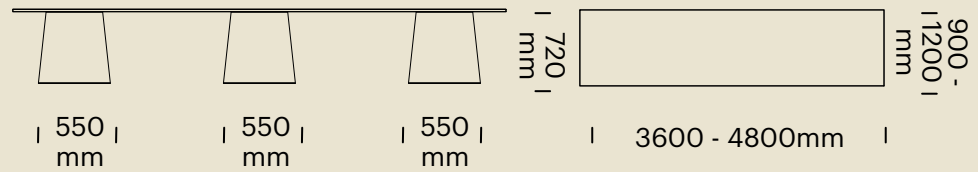

Note: 2-Piece Top (excluding 2400W)

3x 550 Base

KEEL-720H-REC12-36-48