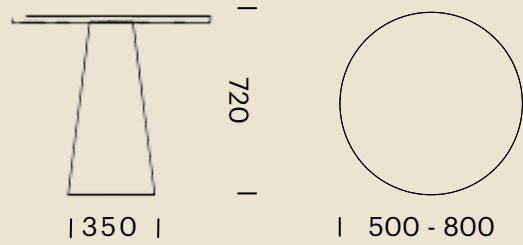

Finishes

- Base: Select from Burgtec house metal coatings
- Tabletop: Select from Burgtec house laminates (Contrast edging available)

DIMENSIONS (MM) - ROUND TABLES

Round 350 Base

KEEL695-350

Round 400 Base

KEEL695-400

Round 550 Base

KEEL695-550

Round 700 Base

KEEL695-700

DIMENSIONS (MM) - MEETING TABLES

Rectangle

KEEL695-REC-2000