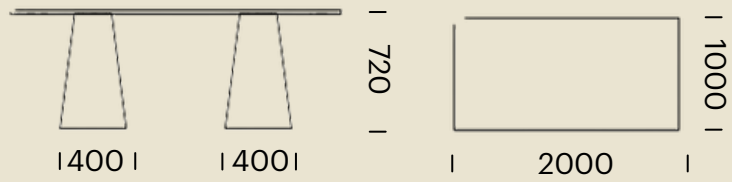

Finishes

- Base: Select from Burgtec house metal coatings
- Tabletop: Select from Burgtec house laminates (Contrast edging available)

DIMENSIONS (MM) - ROUND TABLES

Round 350 Base

KEEL695-350

Round 400 Base

KEEL695-400

Round 550 Base

KEEL695-550

Round 700 Base

KEEL695-700

DIMENSIONS (MM) - MEETING TABLES

Rectangle

KEEL695-REC-2000