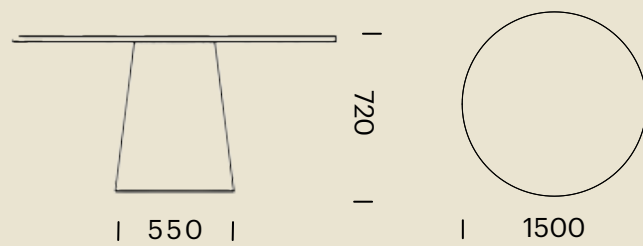

Finishes

- Base: Select from Burgtec house metal coatings
- Tabletop: Select from Burgtec house laminates (Contrast edging available)

DIMENSIONS (MM) - ROUND TABLES

Round 350 Base

KEEL695-350

Round 400 Base

KEEL695-400

Round 550 Base

KEEL695-550

Round 700 Base

KEEL695-700

DIMENSIONS (MM) - MEETING TABLES

Rectangle

KEEL695-REC-2000