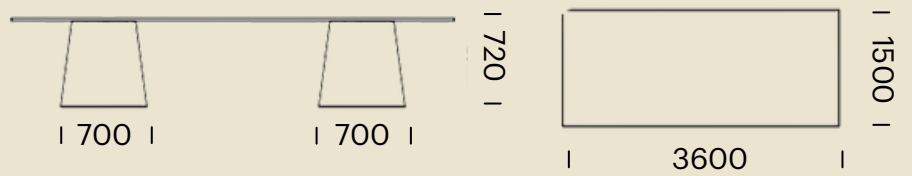

KEEL695-REC-3600