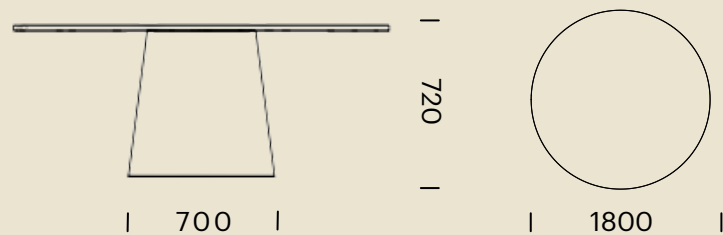

Finishes

- Base: Select from Burgtec house metal coatings
- Tabletop: Select from Burgtec house laminates (Contrast edging available)

DIMENSIONS (MM) - ROUND TABLES

Round 350 Base

KEEL695-350

Round 400 Base

KEEL695-400

Round 550 Base

KEEL695-550

Round 700 Base

KEEL695-700

DIMENSIONS (MM) - MEETING TABLES

Rectangle

KEEL695-REC-2000