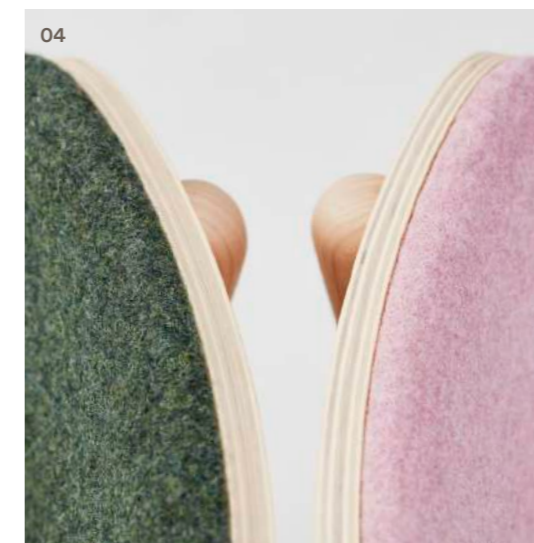

01 Plywood Seat and Back Rest
12mm moulded plywood
Exposed plywood edge
Finish to match legs, clear
lacquer

**02 Okidoki Timber Frame
and Legs**
Okidoki Timber Frame a
nd Legs
Ash - Standard
Walnut - Premium
Premium Stain
- Black or White

03 Glide Options
Felt Glide - Standard
Plastic Glide - Optional
Surfaces Plastic Glide tips
replaceable

04 Upholstery Option
Upholstered Seat or
Upholstered Seat & Back.
Gabriel Europost 2 Black
(60999) or client supplied
fabric.

05 Leg Cap Finish
Zanilla / Folie / Pink Salt
/ Nocturnelle / Minted
/ Scotland Sky / Green
Smoke / Axel / Blanc / Noir
/ Timber Ash