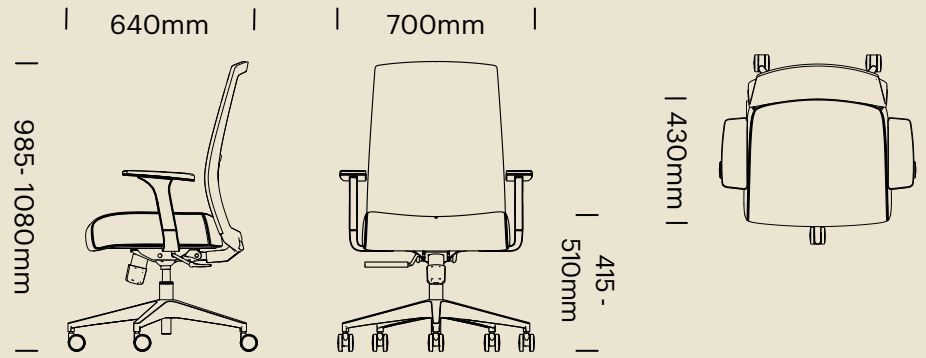

Juno

With Arms

JUNO-ARMS

No Arms