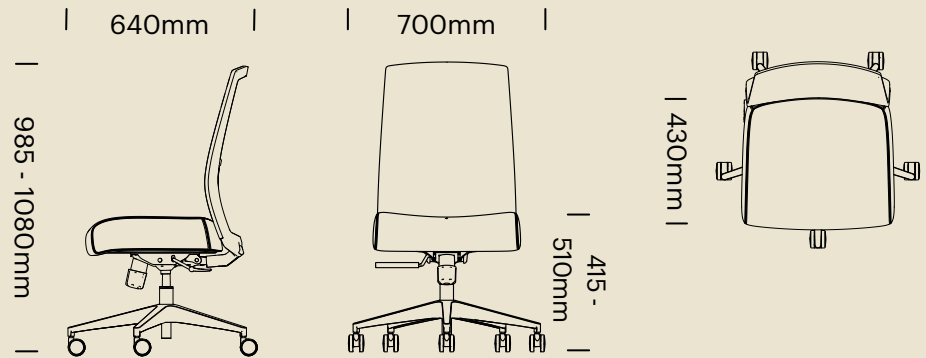

Juno

With Arms

No Arms

JUNO