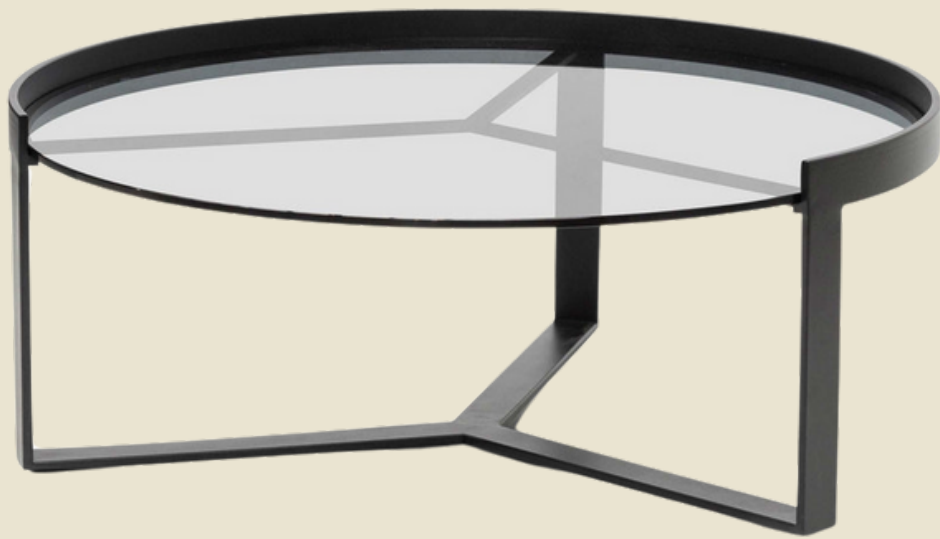

Channel

Coffee Table

burgtec.

Trace the reflection.

A geometric, matte metal structure meets a circular glass top for a contemporary contrast of form and finish.

The Channel design brings a modern, but timeless allure to reception areas, breakout, and hospitality spaces.

Features

- Available in 2 sizes for nesting configuration
- Fabricated metal frame
- Tempered glass top

Finishes

- Frame: Black powdercoat
- Tabletop: Grey glass

Dimensions

Code	Description	External (mm)	
		Height	Diameter
CHANN-700	Channel Coffee Table - Small	400	700
CHANN-900	Channel Coffee Table - Large	350	900