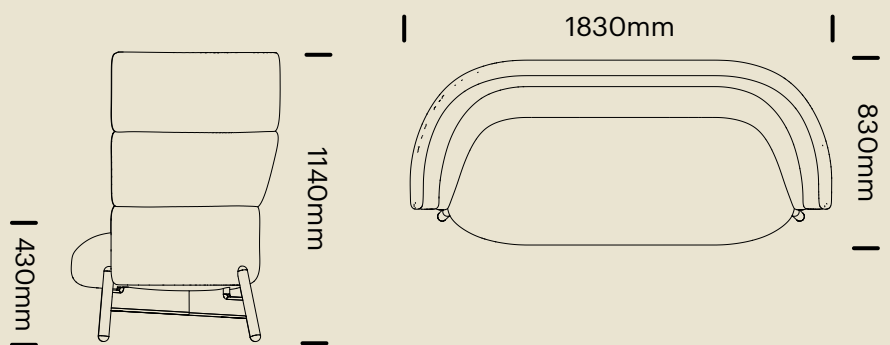

1 Seater

JARA1S-TIM | Meterage: 3.3m

2 Seater

JARA2S-TIM | Meterage: 4.8m

DIMENSIONS - JARA TALL BACK

1 Seater

JARA1S-TIM-H | Meterage: 5.6m

2 Seater

JARA2S-TIM-H | Meterage: 8m

Sydney
Canberra
Melbourne
Brisbane
Newcastle
Perth