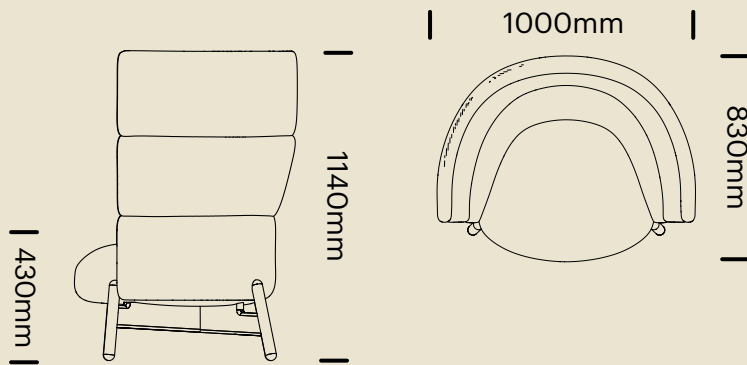

1 Seater

JARA1S-TIM | Meterage: 3.3m

2 Seater

JARA2S-TIM | Meterage: 4.8m

DIMENSIONS - JARA TALL BACK

1 Seater

JARA1S-TIM-H | Meterage: 5.6m

2 Seater