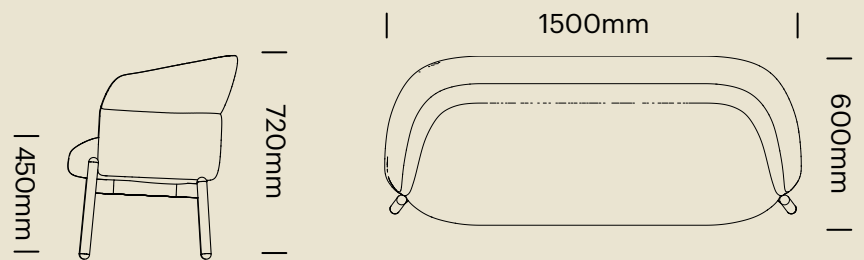

EYE CATCHING DETAIL

With its beehive inspired silhouette, the Jara owns the room wherever it goes.

The distinctive gentle curves of the tiered upholstery are welcoming and luxurious.

DIMENSIONS - JARA STANDARD

1 Seater

JARA1S-TIM | Meterage: 3.3m

2 Seater

JARA2S-TIM | Meterage: 4.8m

DIMENSIONS - JARA TALL BACK

1 Seater

JARA1S-TIM-H | Meterage: 5.6m

2 Seater

JARA2S-TIM-H | Meterage: 8m

Sydney
Canberra
Melbourne
Brisbane
Newcastle
Perth