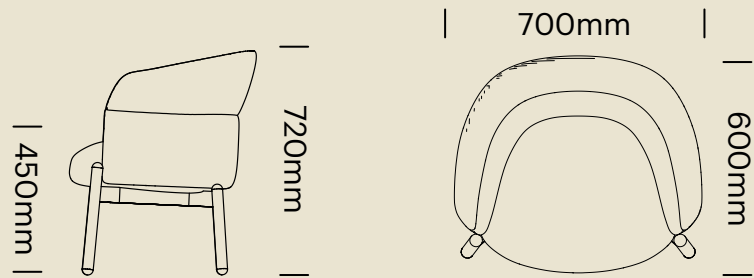

EYE CATCHING DETAIL

With its beehive inspired silhouette, the Jara owns the room wherever it goes.

The distinctive gentle curves of the tiered upholstery are welcoming and luxurious.

DIMENSIONS - JARA STANDARD

1 Seater

JARA1S-TIM | Meterage: 3.3m

2 Seater

JARA2S-TIM | Meterage: 4.8m

DIMENSIONS - JARA TALL BACK

1 Seater

JARA1S-TIM-H | Meterage: 5.6m

2 Seater