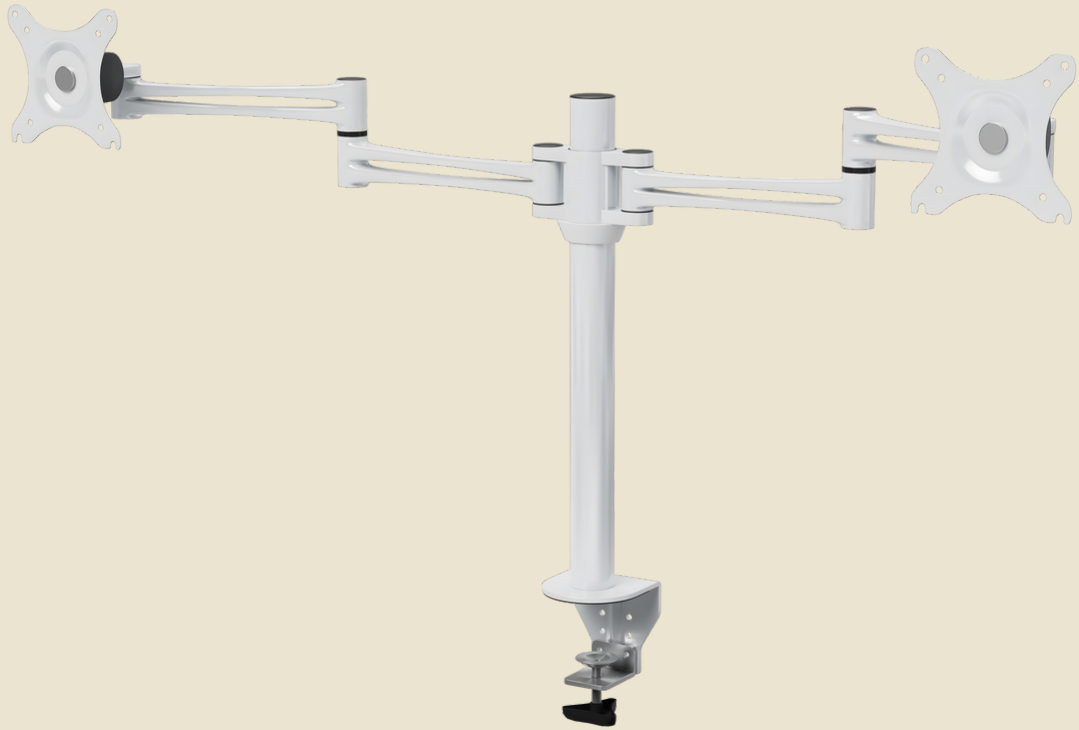

Polar

Monitor Arms

burgtec.