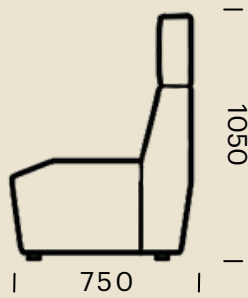

PRK-SB-1SST

2 Seater Straight

PRK-SB-2SST

3 Seater Straight

PRK-SB-3SST

DIMENSIONS (MM) - PARK STANDARD BACK CURVES

45 Degree Concave

PRK-SB-45CAV

45 Degree Convex

PRK-SB-45CVX

**DIMENSIONS (MM) -
PARK MEDIUM BACK STRAIGHT**

1 Seater Straight

PRK-MB-1SST

2 Seater Straight

PRK-MB-2SST

3 Seater Straight

PRK-MB-3SST

DIMENSIONS (MM) - PARK MEDIUM BACK CURVES

45 Degree Concave

PRK-MB-45CAV

45 Degree Convex

PRK-MB-45CVX

DIMENSIONS (MM) - PARK TALL BACK STRAIGHT

1 Seater Straight