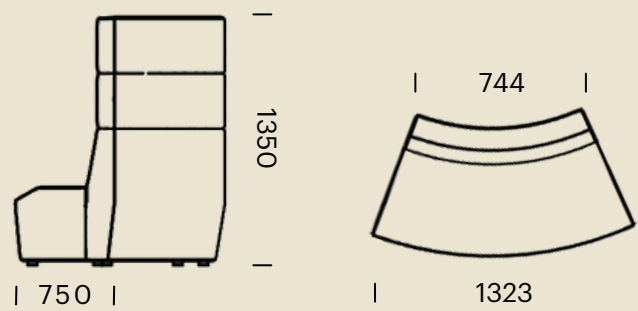

PRK-MB-3SST

DIMENSIONS (MM) - PARK MEDIUM BACK CURVES

45 Degree Concave

PRK-MB-45CAV

45 Degree Convex

PRK-MB-45CVX

DIMENSIONS (MM) - PARK TALL BACK STRAIGHT

1 Seater Straight

PRK-TB-1SST

2 Seater Straight

PRK-TB-2SST

3 Seater Straight

PRK-TB-3SST

DIMENSIONS (MM) - PARK TALL BACK CURVES

45 Degree Concave

PRK-TB-45CAV

45 Degree Convex

PRK-TB-45CVX

DIMENSIONS (MM) - PARK OTTOMANS STRAIGHT

1 Seater Straight

PRK-OTT-1SST

2 Seater Straight

PRK-OTT-2SST

3 Seater Straight