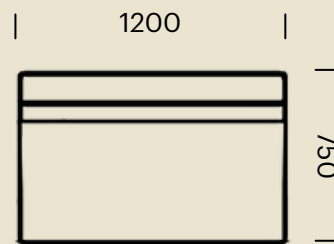

PRK-SB-1SST

2 Seater Straight

PRK-SB-2SST

3 Seater Straight

PRK-SB-3SST

DIMENSIONS (MM) - PARK STANDARD BACK CURVES

45 Degree Concave

PRK-SB-45CAV

45 Degree Convex

PRK-SB-45CVX

**DIMENSIONS (MM) -
PARK MEDIUM BACK STRAIGHT**

1 Seater Straight

PRK-MB-1SST

2 Seater Straight

PRK-MB-2SST

3 Seater Straight

PRK-MB-3SST

DIMENSIONS (MM) - PARK MEDIUM BACK CURVES

45 Degree Concave

PRK-MB-45CAV

45 Degree Convex

PRK-MB-45CVX

DIMENSIONS (MM) - PARK TALL BACK STRAIGHT

1 Seater Straight