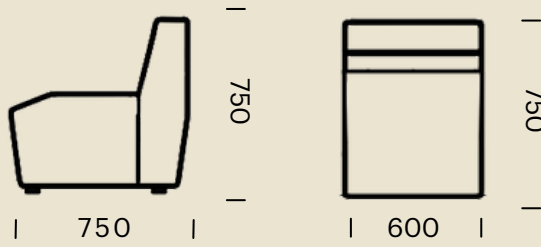

With hundreds of options available, each Park lounge can be uniquely cohesive with its environment, without the worry of possible supply chain delays.

DIMENSIONS (MM) - PARK STANDARD BACK STRAIGHT

1 Seater Straight

PRK-SB-1SST

2 Seater Straight

PRK-SB-2SST

3 Seater Straight

PRK-SB-3SST

DIMENSIONS (MM) - PARK STANDARD BACK CURVES

45 Degree Concave

PRK-SB-45CAV