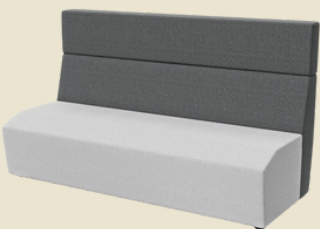

PRK-SB-1SST

2 Seater Straight

PRK-SB-2SST

3 Seater Straight

PRK-SB-3SST

DIMENSIONS (MM) - PARK STANDARD BACK CURVES

45 Degree Concave

PRK-SB-45CAV

45 Degree Convex

PRK-SB-45CVX

**DIMENSIONS (MM) -
PARK MEDIUM BACK STRAIGHT**

1 Seater Straight

PRK-MB-1SST

2 Seater Straight

PRK-MB-2SST

3 Seater Straight

PRK-MB-3SST

DIMENSIONS (MM) - PARK MEDIUM BACK CURVES

45 Degree Concave

PRK-MB-45CAV

45 Degree Convex

PRK-MB-45CVX

DIMENSIONS (MM) - PARK TALL BACK STRAIGHT

1 Seater Straight