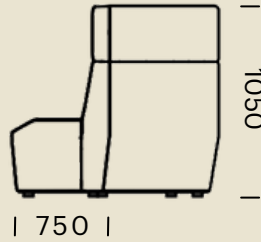

PRK-SB-1SST

2 Seater Straight

PRK-SB-2SST

3 Seater Straight

PRK-SB-3SST

DIMENSIONS (MM) - PARK STANDARD BACK CURVES

45 Degree Concave

PRK-SB-45CAV

45 Degree Convex

PRK-SB-45CVX

**DIMENSIONS (MM) -
PARK MEDIUM BACK STRAIGHT**

1 Seater Straight

PRK-MB-1SST

2 Seater Straight

PRK-MB-2SST

3 Seater Straight

PRK-MB-3SST

DIMENSIONS (MM) - PARK MEDIUM BACK CURVES

45 Degree Concave

PRK-MB-45CAV

45 Degree Convex

PRK-MB-45CVX

DIMENSIONS (MM) - PARK TALL BACK STRAIGHT

1 Seater Straight

PRK-TB-1SST

2 Seater Straight

PRK-TB-2SST

3 Seater Straight

PRK-TB-3SST

DIMENSIONS (MM) - PARK TALL BACK CURVES

45 Degree Concave

PRK-TB-45CAV