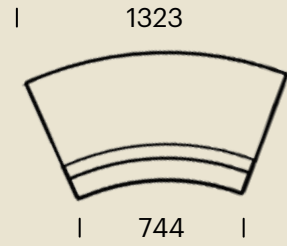

PRK-SB-1SST

2 Seater Straight

PRK-SB-2SST

3 Seater Straight

PRK-SB-3SST

DIMENSIONS (MM) - PARK STANDARD BACK CURVES

45 Degree Concave

PRK-SB-45CAV

45 Degree Convex

PRK-SB-45CVX

**DIMENSIONS (MM) -
PARK MEDIUM BACK STRAIGHT**

1 Seater Straight

PRK-MB-1SST

2 Seater Straight

PRK-MB-2SST

3 Seater Straight

PRK-MB-3SST

DIMENSIONS (MM) - PARK MEDIUM BACK CURVES

45 Degree Concave

PRK-MB-45CAV

45 Degree Convex

PRK-MB-45CVX

DIMENSIONS (MM) - PARK TALL BACK STRAIGHT

1 Seater Straight