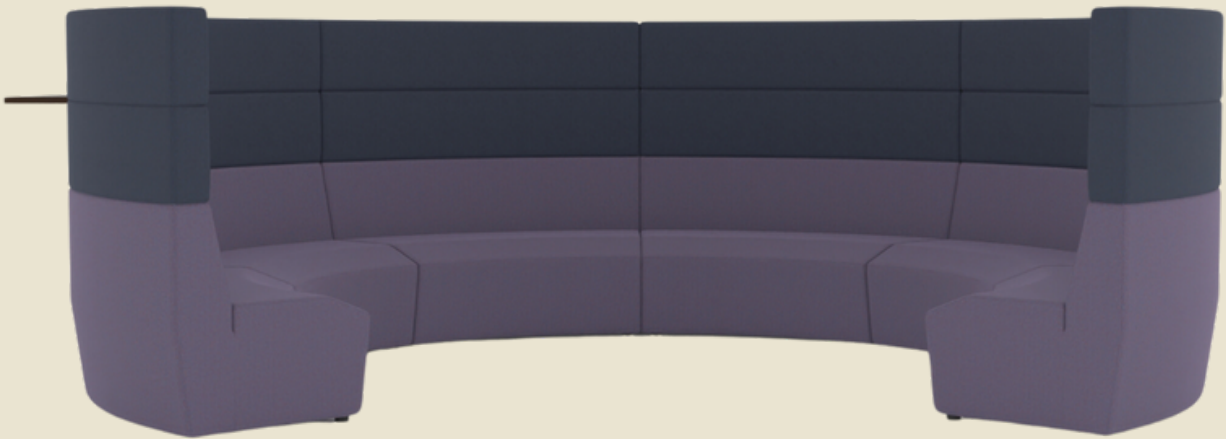

Park

Modular Lounges

burgtec.

Smooth design. Smart modular construction.

Park is the perfect option for breakout spaces and ad-hoc meeting areas. Featuring a smooth aesthetic design and modular construction, Park offers many different configuration options to inspire imaginative workplaces.

Position Park in a circle to define a team meeting area, or create a unique formation to complement the room design.

Features

- Made in Australia
- Modular lounging system
- Available in ottoman, standard back, medium & tall back
- Available in concave, convex, corner & straight modules
- Available with a rear melamine bench
- Smooth aesthetic design

Options

- Rear bench straight or curved available on Park Tall back
- Optional power & data points

Finishes

- Upholstery: Select from Burgtec house fabrics / leathers or fabric of your choice
- Melamine bench: Select from Burgtec house laminate range
- Multi-tone upholstery available

NUMEROUS CONFIGURATIONS

Park modular - a compact and comfortable lounge system with a tapered back, with many custom configuration possibilities inspiring creativity in the workplace.

Whether its a casual chat, a quiet break or seating for a high traffic area, Park options provide the flexibility to suit any environment.