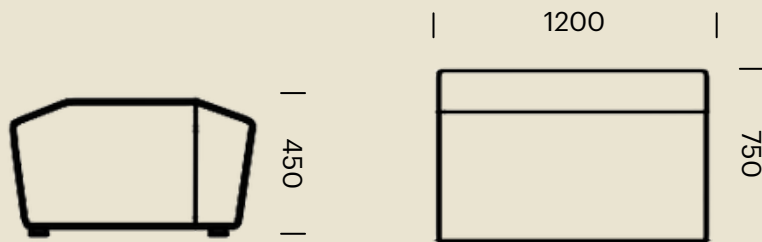

PRK-TB-1SST

2 Seater Straight

PRK-TB-2SST

3 Seater Straight

PRK-TB-3SST

DIMENSIONS (MM) - PARK TALL BACK CURVES

45 Degree Concave

PRK-TB-45CAV

45 Degree Convex

PRK-TB-45CVX

DIMENSIONS (MM) - PARK OTTOMANS STRAIGHT

1 Seater Straight

PRK-OTT-1SST

2 Seater Straight

PRK-OTT-2SST

3 Seater Straight