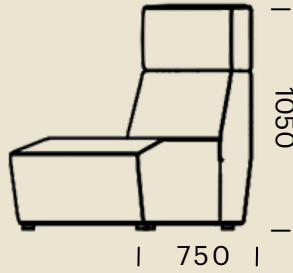

PRK-SB-1SST

2 Seater Straight

PRK-SB-2SST

3 Seater Straight

PRK-SB-3SST

DIMENSIONS (MM) - PARK STANDARD BACK CURVES

45 Degree Concave

PRK-SB-45CAV

45 Degree Convex

PRK-SB-45CVX

**DIMENSIONS (MM) -
PARK MEDIUM BACK STRAIGHT**

1 Seater Straight

PRK-MB-1SST

2 Seater Straight

PRK-MB-2SST

3 Seater Straight

PRK-MB-3SST

DIMENSIONS (MM) - PARK MEDIUM BACK CURVES

45 Degree Concave

PRK-MB-45CAV

45 Degree Convex

PRK-MB-45CVX

DIMENSIONS (MM) - PARK TALL BACK STRAIGHT

1 Seater Straight

PRK-TB-1SST

2 Seater Straight

PRK-TB-2SST

3 Seater Straight

PRK-TB-3SST

DIMENSIONS (MM) - PARK TALL BACK CURVES

45 Degree Concave

PRK-TB-45CAV