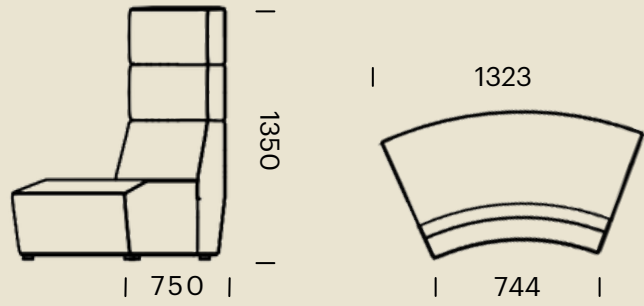

PRK-MB-3SST

DIMENSIONS (MM) - PARK MEDIUM BACK CURVES

45 Degree Concave

PRK-MB-45CAV

45 Degree Convex

PRK-MB-45CVX

DIMENSIONS (MM) - PARK TALL BACK STRAIGHT

1 Seater Straight

PRK-TB-1SST

2 Seater Straight

PRK-TB-2SST

3 Seater Straight

PRK-TB-3SST

DIMENSIONS (MM) - PARK TALL BACK CURVES

45 Degree Concave

PRK-TB-45CAV

45 Degree Convex

PRK-TB-45CVX

DIMENSIONS (MM) - PARK OTTOMANS STRAIGHT

1 Seater Straight

PRK-OTT-1SST

2 Seater Straight

PRK-OTT-2SST

3 Seater Straight