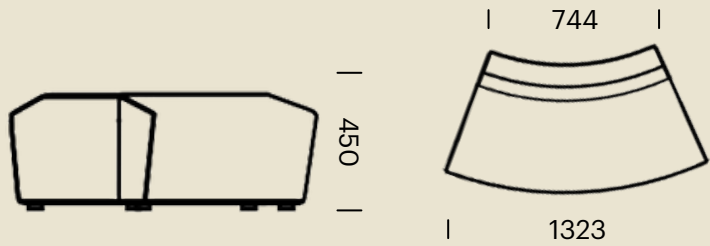

45 Degree Convex

PRK-TB-45CVX

DIMENSIONS (MM) - PARK OTTOMANS STRAIGHT

1 Seater Straight

PRK-OTT-1SST

2 Seater Straight

PRK-OTT-2SST

3 Seater Straight

PRK-OTT-3SST

DIMENSIONS (MM) - PARK OTTOMANS CURVED

45 Degree Concave

PRK-OTT-45CAV

45 Degree Convex

PRK-OTT-45CVX

OPTIONS

Rear Bench 45 Degree Convex Tall Back