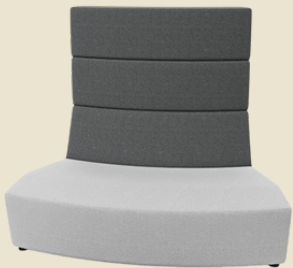

PRK-MB-3SST

DIMENSIONS (MM) - PARK MEDIUM BACK CURVES

45 Degree Concave

PRK-MB-45CAV

45 Degree Convex

PRK-MB-45CVX

DIMENSIONS (MM) - PARK TALL BACK STRAIGHT

1 Seater Straight

PRK-TB-1SST

2 Seater Straight

PRK-TB-2SST

3 Seater Straight

PRK-TB-3SST

DIMENSIONS (MM) - PARK TALL BACK CURVES

45 Degree Concave

PRK-TB-45CAV

45 Degree Convex

PRK-TB-45CVX

DIMENSIONS (MM) - PARK OTTOMANS STRAIGHT

1 Seater Straight

PRK-OTT-1SST

2 Seater Straight

PRK-OTT-2SST

3 Seater Straight