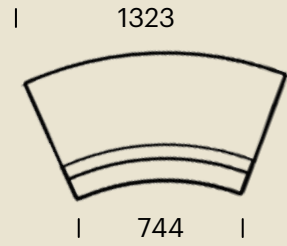

PRK-SB-1SST

2 Seater Straight

PRK-SB-2SST

3 Seater Straight

PRK-SB-3SST

DIMENSIONS (MM) - PARK STANDARD BACK CURVES

45 Degree Concave

PRK-SB-45CAV

45 Degree Convex

PRK-SB-45CVX

**DIMENSIONS (MM) -
PARK MEDIUM BACK STRAIGHT**

1 Seater Straight

PRK-MB-1SST

2 Seater Straight

PRK-MB-2SST

3 Seater Straight

PRK-MB-3SST

DIMENSIONS (MM) - PARK MEDIUM BACK CURVES

45 Degree Concave

PRK-MB-45CAV

45 Degree Convex

PRK-MB-45CVX

DIMENSIONS (MM) - PARK TALL BACK STRAIGHT

1 Seater Straight

PRK-TB-1SST

2 Seater Straight

PRK-TB-2SST

3 Seater Straight

PRK-TB-3SST

DIMENSIONS (MM) - PARK TALL BACK CURVES

45 Degree Concave

PRK-TB-45CAV