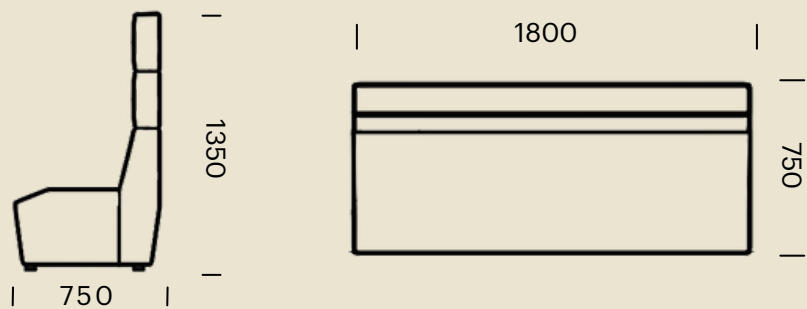

PRK-MB-3SST

DIMENSIONS (MM) - PARK MEDIUM BACK CURVES

45 Degree Concave

PRK-MB-45CAV

45 Degree Convex

PRK-MB-45CVX

DIMENSIONS (MM) - PARK TALL BACK STRAIGHT

1 Seater Straight

PRK-TB-1SST

2 Seater Straight

PRK-TB-2SST

3 Seater Straight

PRK-TB-3SST

DIMENSIONS (MM) - PARK TALL BACK CURVES

45 Degree Concave

PRK-TB-45CAV

45 Degree Convex

PRK-TB-45CVX

DIMENSIONS (MM) - PARK OTTOMANS STRAIGHT

1 Seater Straight

PRK-OTT-1SST

2 Seater Straight

PRK-OTT-2SST

3 Seater Straight