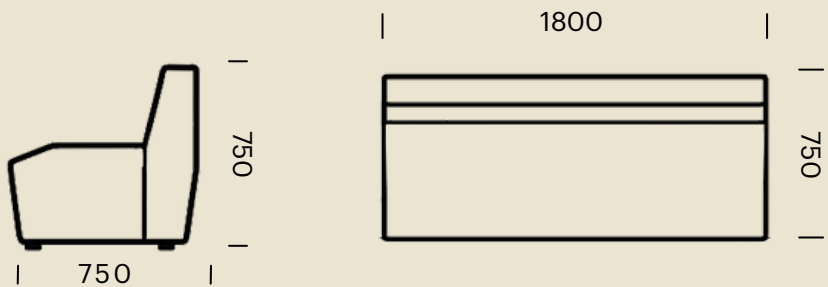

With hundreds of options available, each Park lounge can be uniquely cohesive with its environment, without the worry of possible supply chain delays.

DIMENSIONS (MM) - PARK STANDARD BACK STRAIGHT

1 Seater Straight

PRK-SB-1SST

2 Seater Straight

PRK-SB-2SST

3 Seater Straight

PRK-SB-3SST

DIMENSIONS (MM) - PARK STANDARD BACK CURVES

45 Degree Concave

PRK-SB-45CAV

45 Degree Convex

PRK-SB-45CVX

**DIMENSIONS (MM) -
PARK MEDIUM BACK STRAIGHT**

1 Seater Straight

PRK-MB-1SST

2 Seater Straight

PRK-MB-2SST

3 Seater Straight