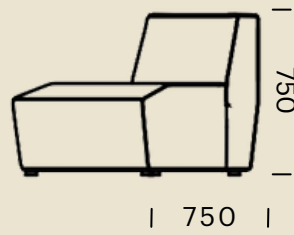

With hundreds of options available, each Park lounge can be uniquely cohesive with its environment, without the worry of possible supply chain delays.

DIMENSIONS (MM) - PARK STANDARD BACK STRAIGHT

1 Seater Straight

PRK-SB-1SST

2 Seater Straight

PRK-SB-2SST

3 Seater Straight

PRK-SB-3SST

DIMENSIONS (MM) - PARK STANDARD BACK CURVES

45 Degree Concave

PRK-SB-45CAV

45 Degree Convex

PRK-SB-45CVX

**DIMENSIONS (MM) -
PARK MEDIUM BACK STRAIGHT**

1 Seater Straight

PRK-MB-1SST

2 Seater Straight

PRK-MB-2SST

3 Seater Straight

PRK-MB-3SST

DIMENSIONS (MM) - PARK MEDIUM BACK CURVES

45 Degree Concave

PRK-MB-45CAV

45 Degree Convex

PRK-MB-45CVX

DIMENSIONS (MM) - PARK TALL BACK STRAIGHT

1 Seater Straight