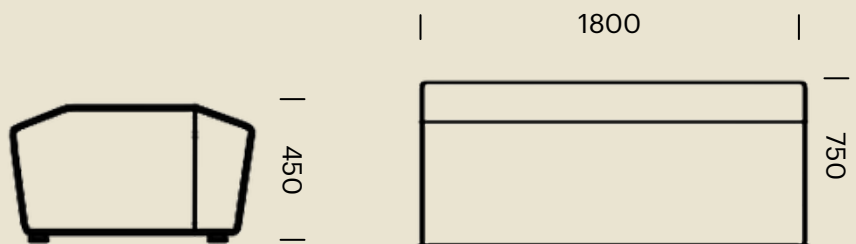

---

3 Seater Straight

PRK-OTT-3SST