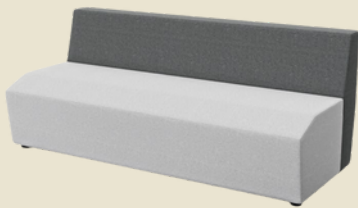

PRK-SB-1SST

2 Seater Straight

PRK-SB-2SST

3 Seater Straight

PRK-SB-3SST

DIMENSIONS (MM) - PARK STANDARD BACK CURVES

45 Degree Concave

PRK-SB-45CAV

45 Degree Convex

PRK-SB-45CVX

**DIMENSIONS (MM) -
PARK MEDIUM BACK STRAIGHT**

1 Seater Straight

PRK-MB-1SST

2 Seater Straight

PRK-MB-2SST

3 Seater Straight