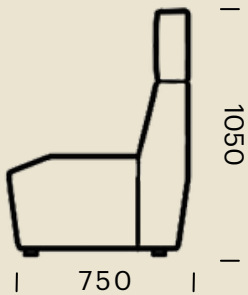

PRK-SB-1SST

2 Seater Straight

PRK-SB-2SST

3 Seater Straight

PRK-SB-3SST

DIMENSIONS (MM) - PARK STANDARD BACK CURVES

45 Degree Concave

PRK-SB-45CAV

45 Degree Convex

PRK-SB-45CVX

**DIMENSIONS (MM) -
PARK MEDIUM BACK STRAIGHT**

1 Seater Straight

PRK-MB-1SST

2 Seater Straight

PRK-MB-2SST

3 Seater Straight

PRK-MB-3SST

DIMENSIONS (MM) - PARK MEDIUM BACK CURVES

45 Degree Concave

PRK-MB-45CAV

45 Degree Convex

PRK-MB-45CVX

DIMENSIONS (MM) - PARK TALL BACK STRAIGHT

1 Seater Straight

PRK-TB-1SST

2 Seater Straight

PRK-TB-2SST

3 Seater Straight

PRK-TB-3SST

DIMENSIONS (MM) - PARK TALL BACK CURVES

45 Degree Concave

PRK-TB-45CAV