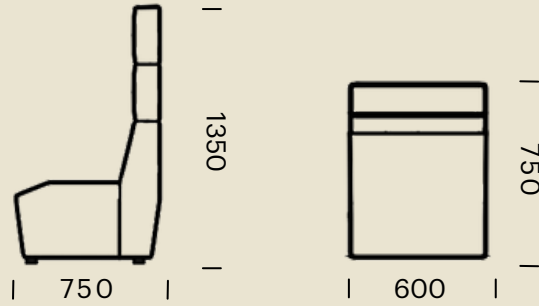

45 Degree Convex

PRK-SB-45CVX

**DIMENSIONS (MM) -
PARK MEDIUM BACK STRAIGHT**

1 Seater Straight

PRK-MB-1SST

2 Seater Straight

PRK-MB-2SST

3 Seater Straight

PRK-MB-3SST

DIMENSIONS (MM) - PARK MEDIUM BACK CURVES

45 Degree Concave

PRK-MB-45CAV

45 Degree Convex

PRK-MB-45CVX

DIMENSIONS (MM) - PARK TALL BACK STRAIGHT

1 Seater Straight

PRK-TB-1SST

2 Seater Straight

PRK-TB-2SST

3 Seater Straight

PRK-TB-3SST

DIMENSIONS (MM) - PARK TALL BACK CURVES

45 Degree Concave

PRK-TB-45CAV