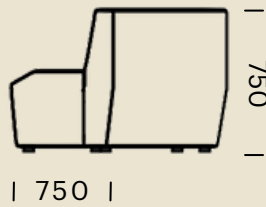

PRK-SB-1SST

2 Seater Straight

PRK-SB-2SST

3 Seater Straight

PRK-SB-3SST

DIMENSIONS (MM) - PARK STANDARD BACK CURVES

45 Degree Concave

PRK-SB-45CAV

45 Degree Convex

PRK-SB-45CVX

**DIMENSIONS (MM) -
PARK MEDIUM BACK STRAIGHT**

1 Seater Straight

PRK-MB-1SST

2 Seater Straight

PRK-MB-2SST

3 Seater Straight

PRK-MB-3SST

DIMENSIONS (MM) - PARK MEDIUM BACK CURVES

45 Degree Concave

PRK-MB-45CAV

45 Degree Convex

PRK-MB-45CVX

DIMENSIONS (MM) - PARK TALL BACK STRAIGHT

1 Seater Straight