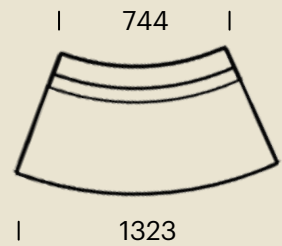

45 Degree Convex

PRK-SB-45CVX

**DIMENSIONS (MM) -
PARK MEDIUM BACK STRAIGHT**

1 Seater Straight

PRK-MB-1SST

2 Seater Straight

PRK-MB-2SST

3 Seater Straight

PRK-MB-3SST

DIMENSIONS (MM) - PARK MEDIUM BACK CURVES

45 Degree Concave

PRK-MB-45CAV

45 Degree Convex

PRK-MB-45CVX

DIMENSIONS (MM) - PARK TALL BACK STRAIGHT

1 Seater Straight

PRK-TB-1SST

2 Seater Straight

PRK-TB-2SST

3 Seater Straight

PRK-TB-3SST

DIMENSIONS (MM) - PARK TALL BACK CURVES

45 Degree Concave

PRK-TB-45CAV

45 Degree Convex

PRK-TB-45CVX

DIMENSIONS (MM) - PARK OTTOMANS STRAIGHT

1 Seater Straight

PRK-OTT-1SST

2 Seater Straight

PRK-OTT-2SST

3 Seater Straight