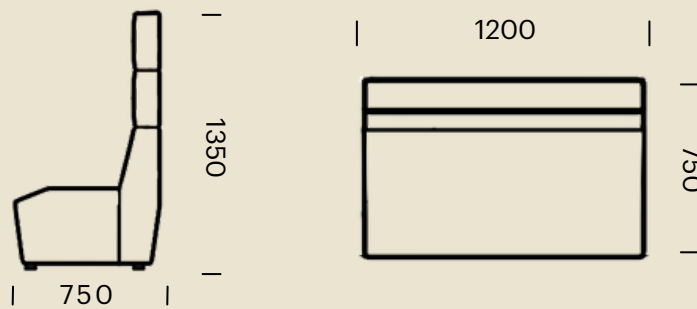

45 Degree Convex

PRK-SB-45CVX

**DIMENSIONS (MM) -
PARK MEDIUM BACK STRAIGHT**

1 Seater Straight

PRK-MB-1SST

2 Seater Straight

PRK-MB-2SST

3 Seater Straight

PRK-MB-3SST

DIMENSIONS (MM) - PARK MEDIUM BACK CURVES

45 Degree Concave

PRK-MB-45CAV

45 Degree Convex

PRK-MB-45CVX

DIMENSIONS (MM) - PARK TALL BACK STRAIGHT

1 Seater Straight

PRK-TB-1SST

2 Seater Straight

PRK-TB-2SST

3 Seater Straight

PRK-TB-3SST

DIMENSIONS (MM) - PARK TALL BACK CURVES

45 Degree Concave

PRK-TB-45CAV