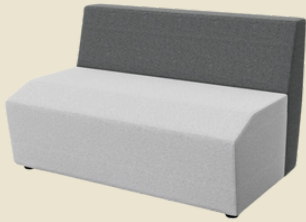

With hundreds of options available, each Park lounge can be uniquely cohesive with its environment, without the worry of possible supply chain delays.

DIMENSIONS (MM) - PARK STANDARD BACK STRAIGHT

1 Seater Straight

PRK-SB-1SST

2 Seater Straight

PRK-SB-2SST

3 Seater Straight

PRK-SB-3SST

DIMENSIONS (MM) - PARK STANDARD BACK CURVES

45 Degree Concave

PRK-SB-45CAV