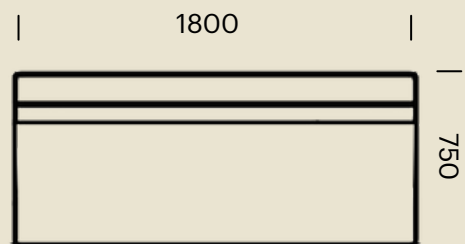

PRK-SB-1SST

2 Seater Straight

PRK-SB-2SST

3 Seater Straight

PRK-SB-3SST

DIMENSIONS (MM) - PARK STANDARD BACK CURVES

45 Degree Concave

PRK-SB-45CAV

45 Degree Convex

PRK-SB-45CVX

**DIMENSIONS (MM) -
PARK MEDIUM BACK STRAIGHT**

1 Seater Straight

PRK-MB-1SST

2 Seater Straight

PRK-MB-2SST

3 Seater Straight

PRK-MB-3SST

DIMENSIONS (MM) - PARK MEDIUM BACK CURVES

45 Degree Concave

PRK-MB-45CAV

45 Degree Convex

PRK-MB-45CVX

DIMENSIONS (MM) - PARK TALL BACK STRAIGHT

1 Seater Straight