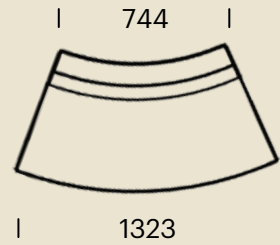

PRK-SB-1SST

2 Seater Straight

PRK-SB-2SST

3 Seater Straight

PRK-SB-3SST

DIMENSIONS (MM) - PARK STANDARD BACK CURVES

45 Degree Concave

PRK-SB-45CAV

45 Degree Convex

PRK-SB-45CVX

**DIMENSIONS (MM) -
PARK MEDIUM BACK STRAIGHT**

1 Seater Straight

PRK-MB-1SST

2 Seater Straight

PRK-MB-2SST

3 Seater Straight

PRK-MB-3SST

DIMENSIONS (MM) - PARK MEDIUM BACK CURVES

45 Degree Concave

PRK-MB-45CAV

45 Degree Convex

PRK-MB-45CVX

DIMENSIONS (MM) - PARK TALL BACK STRAIGHT

1 Seater Straight