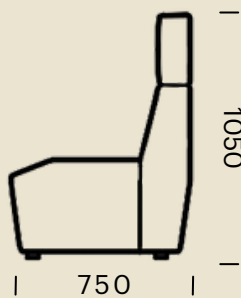

PRK-SB-1SST

2 Seater Straight

PRK-SB-2SST

3 Seater Straight

PRK-SB-3SST

DIMENSIONS (MM) - PARK STANDARD BACK CURVES

45 Degree Concave

PRK-SB-45CAV

45 Degree Convex

PRK-SB-45CVX

**DIMENSIONS (MM) -
PARK MEDIUM BACK STRAIGHT**

1 Seater Straight

PRK-MB-1SST

2 Seater Straight

PRK-MB-2SST

3 Seater Straight

PRK-MB-3SST

DIMENSIONS (MM) - PARK MEDIUM BACK CURVES

45 Degree Concave

PRK-MB-45CAV

45 Degree Convex

PRK-MB-45CVX

DIMENSIONS (MM) - PARK TALL BACK STRAIGHT

1 Seater Straight