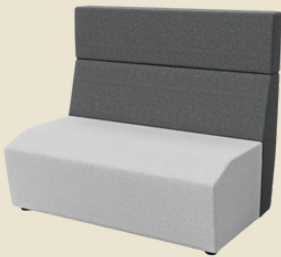

PRK-SB-1SST

2 Seater Straight

PRK-SB-2SST

3 Seater Straight

PRK-SB-3SST

DIMENSIONS (MM) - PARK STANDARD BACK CURVES

45 Degree Concave

PRK-SB-45CAV

45 Degree Convex

PRK-SB-45CVX

**DIMENSIONS (MM) -
PARK MEDIUM BACK STRAIGHT**

1 Seater Straight

PRK-MB-1SST

2 Seater Straight

PRK-MB-2SST

3 Seater Straight

PRK-MB-3SST

DIMENSIONS (MM) - PARK MEDIUM BACK CURVES

45 Degree Concave

PRK-MB-45CAV

45 Degree Convex

PRK-MB-45CVX

DIMENSIONS (MM) - PARK TALL BACK STRAIGHT

1 Seater Straight