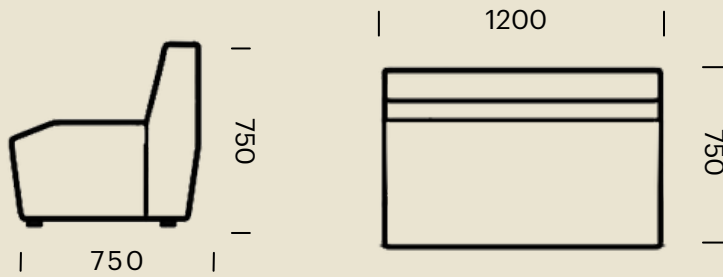

With hundreds of options available, each Park lounge can be uniquely cohesive with its environment, without the worry of possible supply chain delays.

DIMENSIONS (MM) - PARK STANDARD BACK STRAIGHT

1 Seater Straight

PRK-SB-1SST

2 Seater Straight

PRK-SB-2SST

3 Seater Straight

PRK-SB-3SST

DIMENSIONS (MM) - PARK STANDARD BACK CURVES

45 Degree Concave

PRK-SB-45CAV