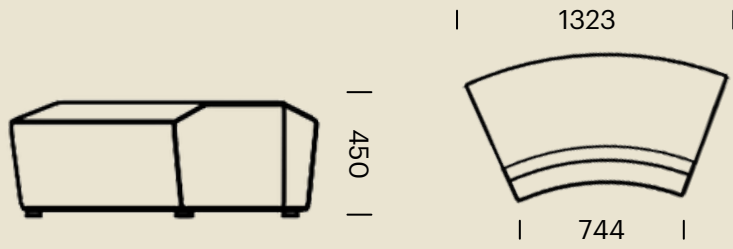

45 Degree Convex

PRK-TB-45CVX

DIMENSIONS (MM) - PARK OTTOMANS STRAIGHT

1 Seater Straight

PRK-OTT-1SST

2 Seater Straight

PRK-OTT-2SST

3 Seater Straight

PRK-OTT-3SST

DIMENSIONS (MM) - PARK OTTOMANS CURVED

45 Degree Concave

PRK-OTT-45CAV

45 Degree Convex

PRK-OTT-45CVX

OPTIONS

Rear Bench 45 Degree Convex Tall Back