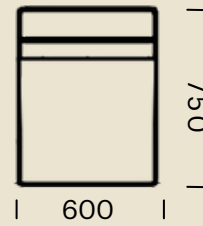

PRK-SB-1SST

2 Seater Straight

PRK-SB-2SST

3 Seater Straight

PRK-SB-3SST

DIMENSIONS (MM) - PARK STANDARD BACK CURVES

45 Degree Concave

PRK-SB-45CAV

45 Degree Convex

PRK-SB-45CVX

**DIMENSIONS (MM) -
PARK MEDIUM BACK STRAIGHT**

1 Seater Straight

PRK-MB-1SST

2 Seater Straight

PRK-MB-2SST

3 Seater Straight

PRK-MB-3SST

DIMENSIONS (MM) - PARK MEDIUM BACK CURVES

45 Degree Concave

PRK-MB-45CAV

45 Degree Convex

PRK-MB-45CVX

DIMENSIONS (MM) - PARK TALL BACK STRAIGHT

1 Seater Straight