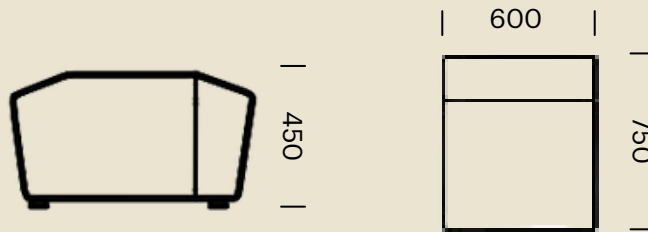

PRK-TB-1SST

2 Seater Straight

PRK-TB-2SST

3 Seater Straight

PRK-TB-3SST

DIMENSIONS (MM) - PARK TALL BACK CURVES

45 Degree Concave

PRK-TB-45CAV

45 Degree Convex

PRK-TB-45CVX

DIMENSIONS (MM) - PARK OTTOMANS STRAIGHT

1 Seater Straight

PRK-OTT-1SST

2 Seater Straight

PRK-OTT-2SST

3 Seater Straight