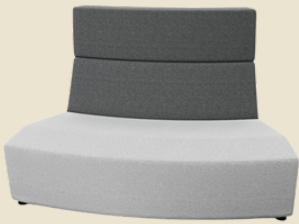

Position Park in a circle to define a team meeting area, or create a unique formation to complement the room design.

Features

- Made in Australia
- Modular lounging system
- Available in ottoman, standard back, medium & tall back
- Available in concave, convex, corner & straight modules
- Available with a rear melamine bench
- Smooth aesthetic design

45 Degree Convex

PRK-SB-45CVX

**DIMENSIONS (MM) -
PARK MEDIUM BACK STRAIGHT**

1 Seater Straight

PRK-MB-1SST

2 Seater Straight

PRK-MB-2SST

3 Seater Straight

PRK-MB-3SST

DIMENSIONS (MM) - PARK MEDIUM BACK CURVES

45 Degree Concave

PRK-MB-45CAV

45 Degree Convex

PRK-MB-45CVX

DIMENSIONS (MM) - PARK TALL BACK STRAIGHT

1 Seater Straight

PRK-TB-1SST

2 Seater Straight

PRK-TB-2SST

3 Seater Straight

PRK-TB-3SST

DIMENSIONS (MM) - PARK TALL BACK CURVES

45 Degree Concave

PRK-TB-45CAV