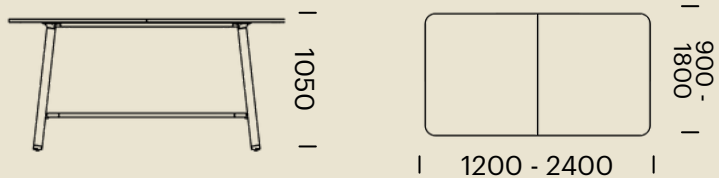

10 Leg Meeting Table

ROSIE-BEN-MEET-10LEG

DIMENSIONS (IN MM) - MEETING TABLES BAR HEIGHT

4 Leg Meeting Table

ROSIE-BAR-MEET-4LEG

6 Leg Meeting Table

ROSIE-BAR-MEET-6LEG

8 Leg Meeting Table

ROSIE-BAR-MEET-8LEG

10 Leg Meeting Table

ROSIE-BAR-MEET-10LEG

ACCESSORIES

Power Vortex

Power Pocket with 2 Lids

- Lid Colour: Black or White
- Fabric Cable Pocket: Light Grey or Dark Grey
- Mounting: Recessed (Into Top)
- Power & Data Configurations: 2x Power & 2x Data or 4x Power
- Compatible with wide range of CMS products
- 400mmDia Cutout in worktop
- 480mmDia Lid