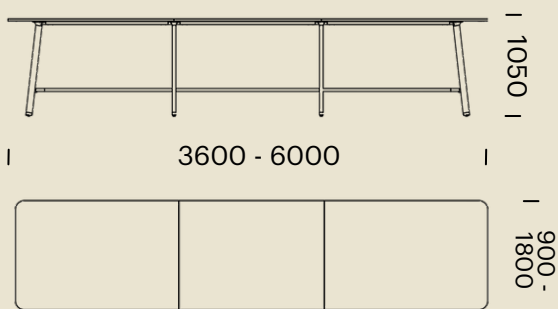

| 4800 - 7800 |

DIMENSIONS (IN MM) - MEETING TABLES BENCH HEIGHT

4 Leg Meeting Table

ROSIE-BEN-MEET-4LEG

6 Leg Meeting Table

ROSIE-BEN-MEET-6LEG

8 Leg Meeting Table

ROSIE-BEN-MEET-8LEG

10 Leg Meeting Table

ROSIE-BEN-MEET-10LEG

DIMENSIONS (IN MM) - MEETING TABLES BAR HEIGHT

4 Leg Meeting Table

ROSIE-BAR-MEET-4LEG

6 Leg Meeting Table

ROSIE-BAR-MEET-6LEG

8 Leg Meeting Table

ROSIE-BAR-MEET-8LEG

10 Leg Meeting Table

ROSIE-BAR-MEET-10LEG

ACCESSORIES

Power Vortex

Power Pocket with 2 Lids

- Lid Colour: Black or White
- Fabric Cable Pocket: Light Grey or Dark Grey
- Mounting: Recessed (Into Top)
- Power & Data Configurations: 2x Power & 2x Data or 4x Power
- Compatible with wide range of CMS products
- 400mmDia Cutout in worktop
- 480mmDia Lid