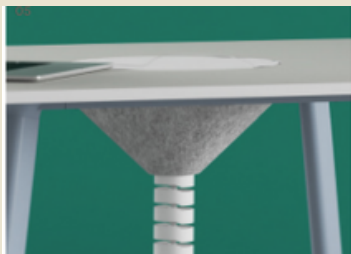

ROSIE-BAR-MEET-8LEG

10 Leg Meeting Table

ROSIE-BAR-MEET-10LEG

ACCESSORIES

Power Vortex

Power Pocket with 2 Lids

- Lid Colour: Black or White
- Fabric Cable Pocket: Light Grey or Dark Grey
- Mounting: Recessed (Into Top)
- Power & Data Configurations: 2x Power & 2x Data or 4x Power
- Compatible with wide range of CMS products
- 400mmDia Cutout in worktop
- 480mmDia Lid