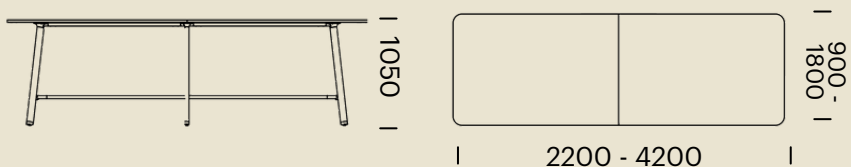

10 Leg Meeting Table

ROSIE-BEN-MEET-10LEG

DIMENSIONS (IN MM) - MEETING TABLES BAR HEIGHT

4 Leg Meeting Table

ROSIE-BAR-MEET-4LEG

6 Leg Meeting Table

ROSIE-BAR-MEET-6LEG

8 Leg Meeting Table

ROSIE-BAR-MEET-8LEG

10 Leg Meeting Table

ROSIE-BAR-MEET-10LEG

ACCESSORIES

Power Vortex

Power Pocket with 2 Lids

- Lid Colour: Black or White
- Fabric Cable Pocket: Light Grey or Dark Grey
- Mounting: Recessed (Into Top)
- Power & Data Configurations: 2x Power & 2x Data or 4x Power
- Compatible with wide range of CMS products
- 400mmDia Cutout in worktop
- 480mmDia Lid