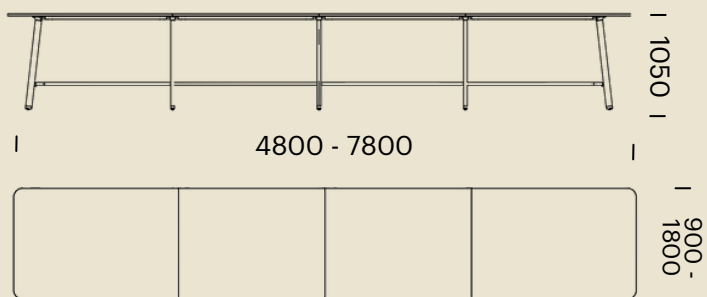

| 4800 - 7800 |

DIMENSIONS (IN MM) - MEETING TABLES BENCH HEIGHT

4 Leg Meeting Table

ROSIE-BEN-MEET-4LEG

6 Leg Meeting Table

ROSIE-BEN-MEET-6LEG

8 Leg Meeting Table

ROSIE-BEN-MEET-8LEG

10 Leg Meeting Table

ROSIE-BEN-MEET-10LEG

DIMENSIONS (IN MM) - MEETING TABLES BAR HEIGHT

4 Leg Meeting Table

ROSIE-BAR-MEET-4LEG

6 Leg Meeting Table

ROSIE-BAR-MEET-6LEG

8 Leg Meeting Table

ROSIE-BAR-MEET-8LEG

10 Leg Meeting Table

ROSIE-BAR-MEET-10LEG

ACCESSORIES

Power Vortex

Power Pocket with 2 Lids

- Lid Colour: Black or White
- Fabric Cable Pocket: Light Grey or Dark Grey
- Mounting: Recessed (Into Top)
- Power & Data Configurations: 2x Power & 2x Data or 4x Power
- Compatible with wide range of CMS products
- 400mmDia Cutout in worktop
- 480mmDia Lid