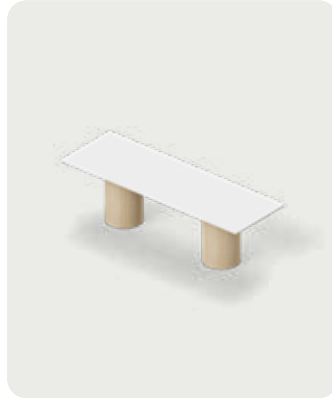

# Bodi Tables

Naturally inviting

**Bodi Meeting Table -  
Rectangle 1050H x 1200D x  
1800-2700W**

**BODM-10H-RT121827-BSTL-TSTL**

Depth 900mm  
Height 1050mm  
Width 1800-2700mm  
Base Diameter 450mm

**Bodi Meeting Table -  
Rectangle 1050H x 1200D x  
3000-3600W**