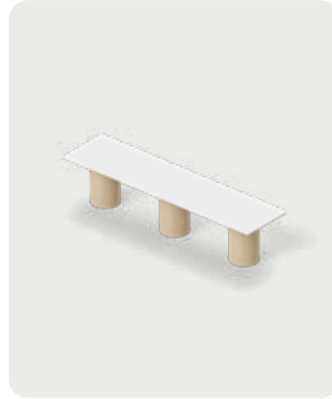

**Bodi Meeting Table -
Rectangle 1050H x 1200D x
34200-4800W**

BODM-10H-RT124248-BSTL-TSTL

Depth 1200mm
Height 1050mm
Width 4200-4800mm
Base Diameter 600mm