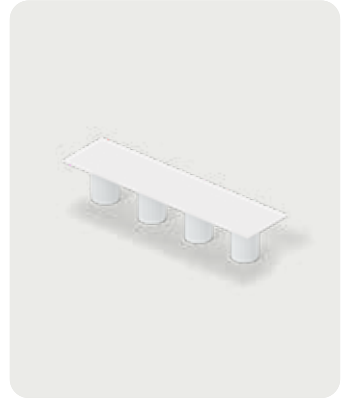

**Ripple Table - Rectangle
900H x 1200D x 3000-
3600W - Curated Powdercoat**

RPLM-09H-RT123036-BSCUR-TSTL

Depth 1200mm
Height 900mm
Width 3000-3600mm

**Ripple Table - Rectangle
900H x 1200D x 4200-
4800W - Core Powdercoat**

RPLM-09H-RT124248-BSCOR-TSTL

Depth 1200mm
Height 900mm
Width 4200-4800mm

**Ripple Table - Rectangle
900H x 1200D x 4200-
4800W - Curated Powdercoat**

RPLM-09H-RT124248-BSCUR-TSTL

Depth 1200mm
Height 900mm
Width 4200-4800mm