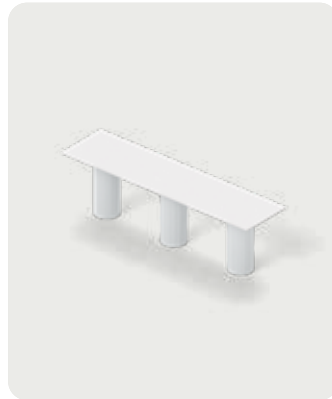

RPLM-10H-RD1200-BSCUR-TSTL

Height 1050mm
Diameter 1200mm

**Ripple Meeting Table - Round
1050H x 1500DIA - Core
Powdercoat**

RPLM-10H-RD1500-BSCOR-TSTL

Height 1050mm
Diameter 1500mm

**Ripple Meeting Table - Round
1050H x 1500DIA - Curated
Powdercoat**

RPLM-10H-RD1500-BSCUR-TSTL

Height 1050mm
Diameter 1500mm

**Ripple Table - Rectangle
1050H x 900D x 1800-2700W
- Core Powdercoat**

RPLM-10H-RT091827-BSCOR-TSTL

Depth 900mm
Height 1050mm
Width 1800-2700mm

**Ripple Table - Rectangle
1050H x 900D x 1800-2700W
- Curated Powdercoat**

RPLM-10H-RT091827-BSCUR-TSTL

Depth 900mm
Height 1050mm
Width 1800-2700mm

**Ripple Table - Rectangle
1050H x 900D x 3000-
3600W - Core Powdercoat**

RPLM-10H-RT093036-BSCOR-TSTL

Depth 900mm
Height 1050mm
Width 3000-3600mm